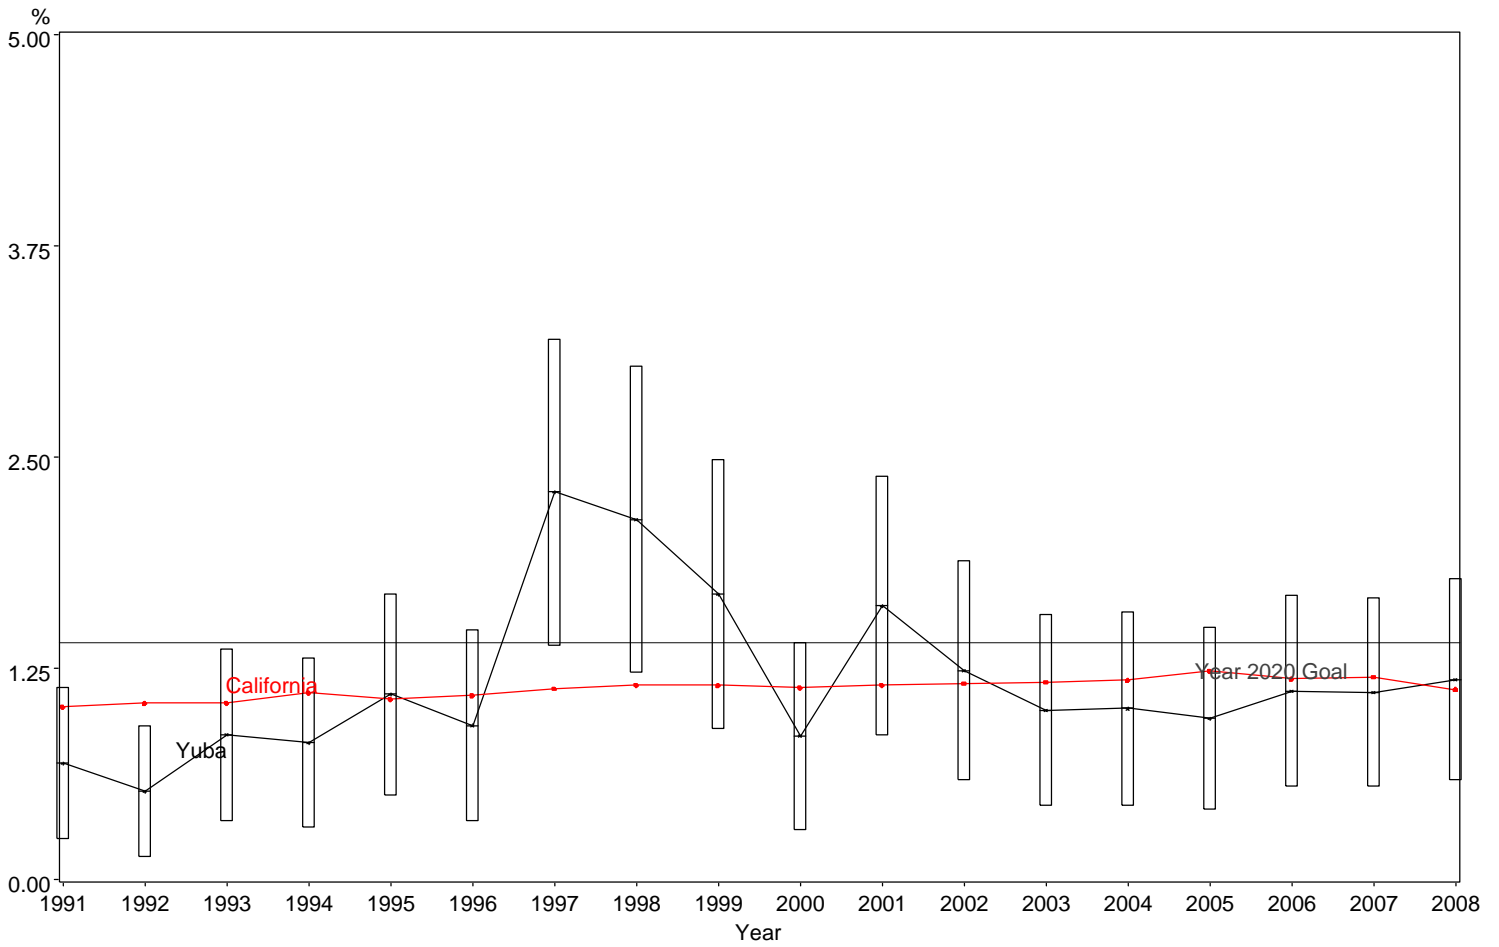

Percent of Very Low Birth Weight Infants  
Yuba County, 1991-2008

The box around the county point estimates denotes the 95% confidence interval around the estimate.