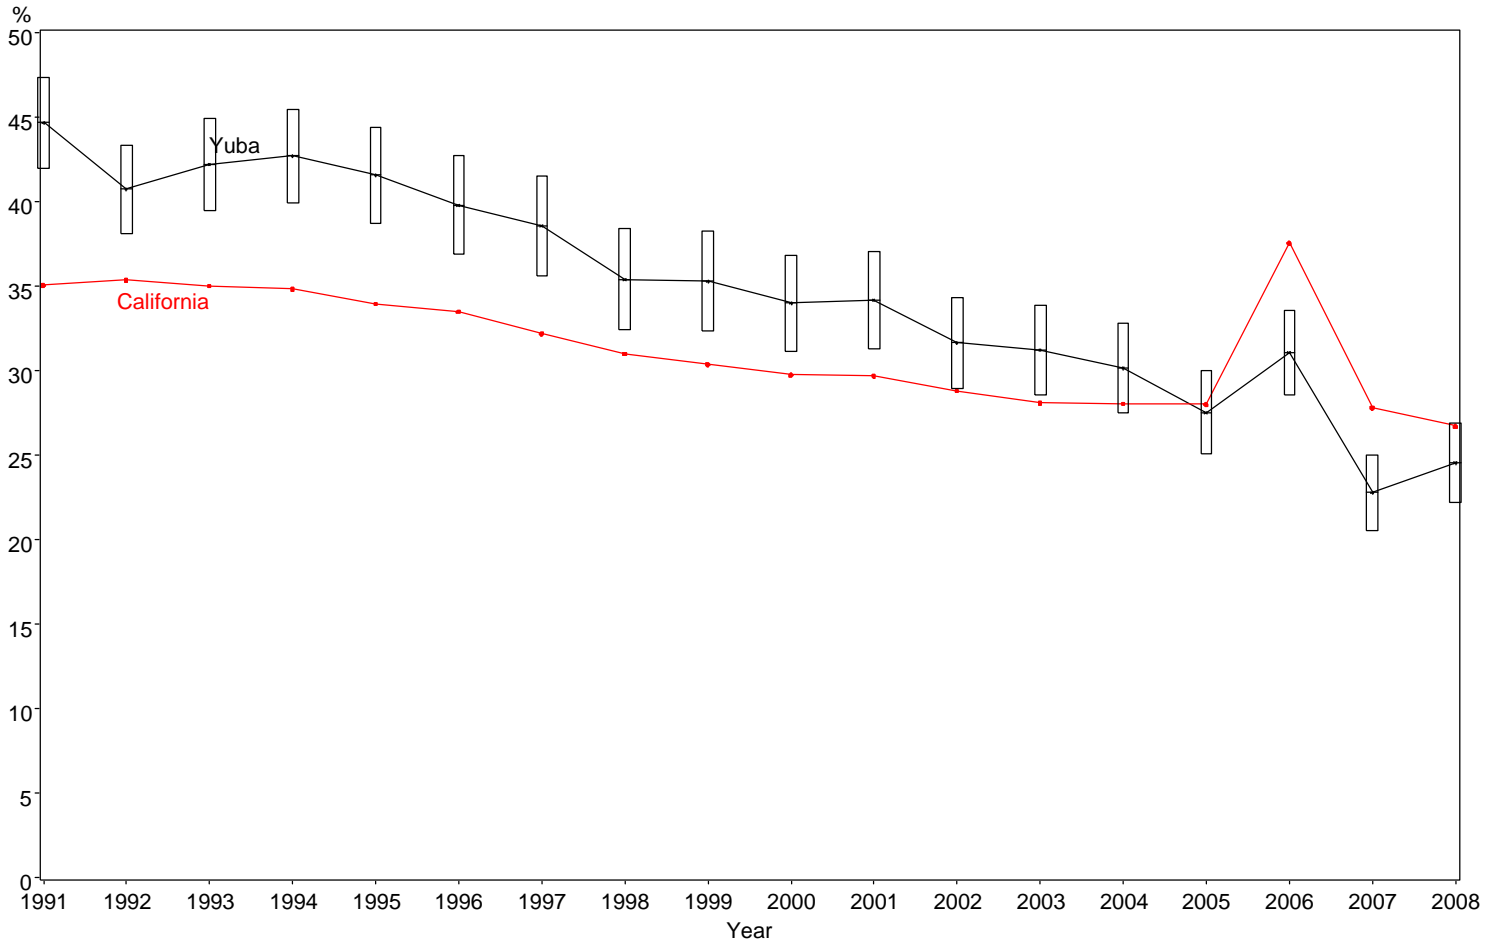

Percent of Births to Mothers with No High School Degree
Yuba County, 1991-2008

The box around the county point estimates denotes the 95% confidence interval around the estimate.

Starting in 2006, the actual HS degree information became available. Prior to 2006, a HS degree was estimated as ≥ 12 years of education