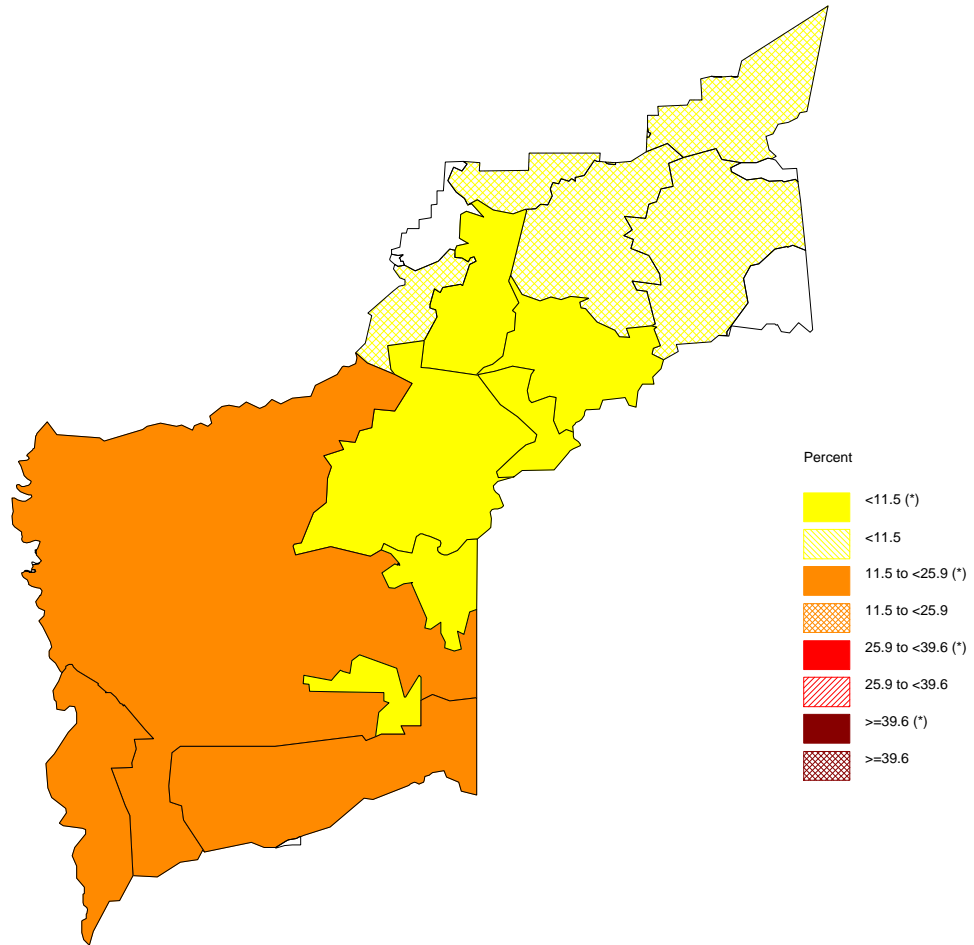

Percent of Live Births to Mexico-Born Mothers
Yuba County, 2006-2008

The star in parenthesis after the legend entry indicates a statistically significant percent compared to the California average (alpha=0.01; two-tailed test).
For white areas in the map, no data are available.