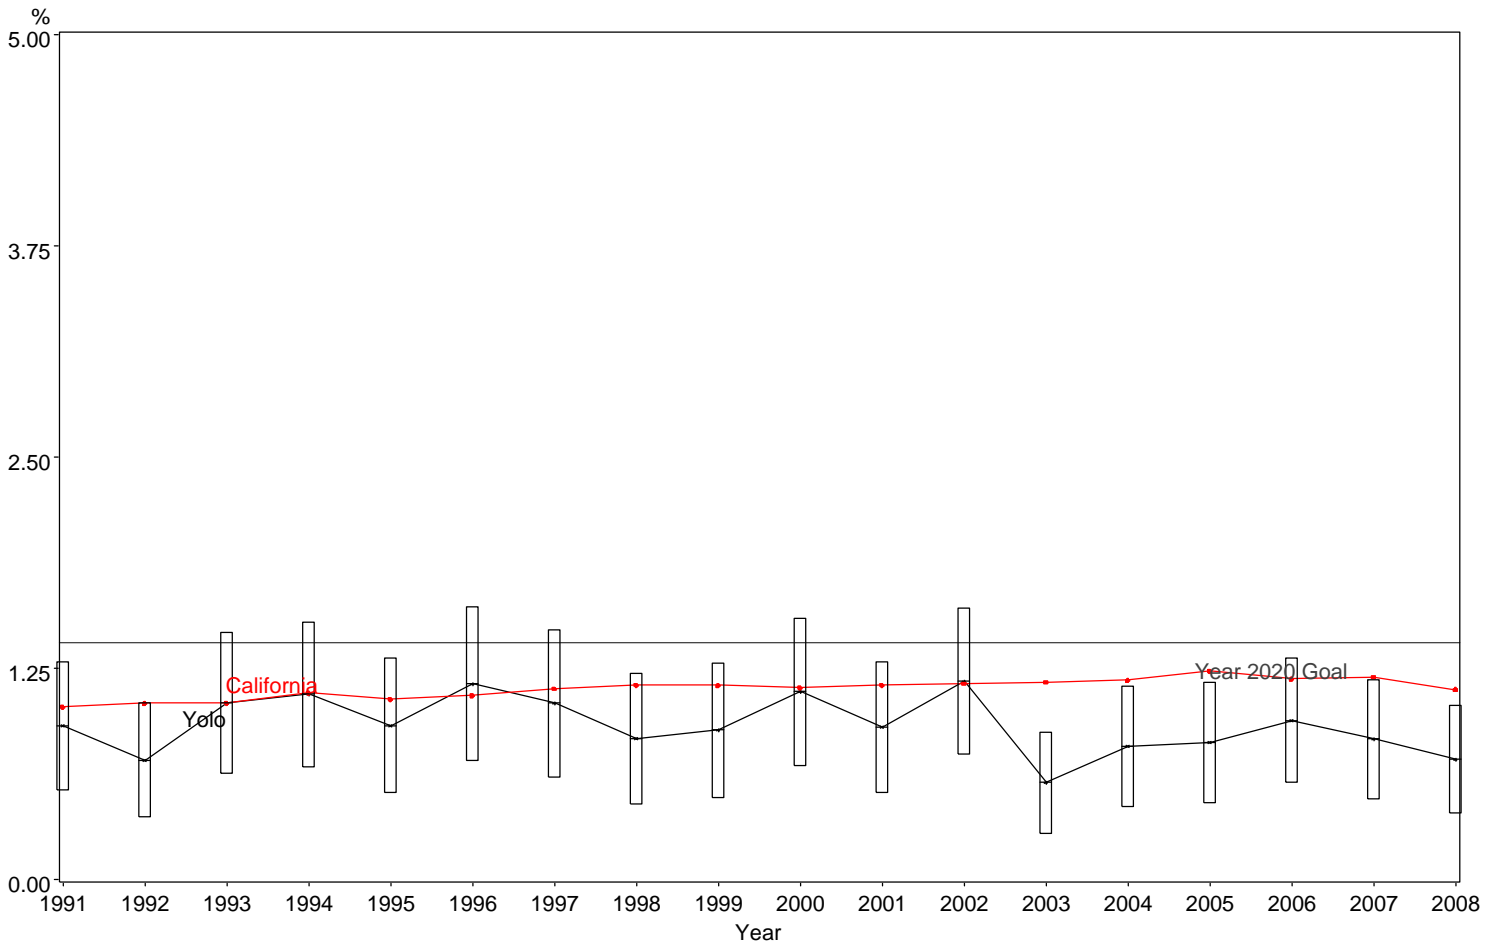

Percent of Very Low Birth Weight Infants
Yolo County, 1991-2008

The box around the county point estimates denotes the 95% confidence interval around the estimate.