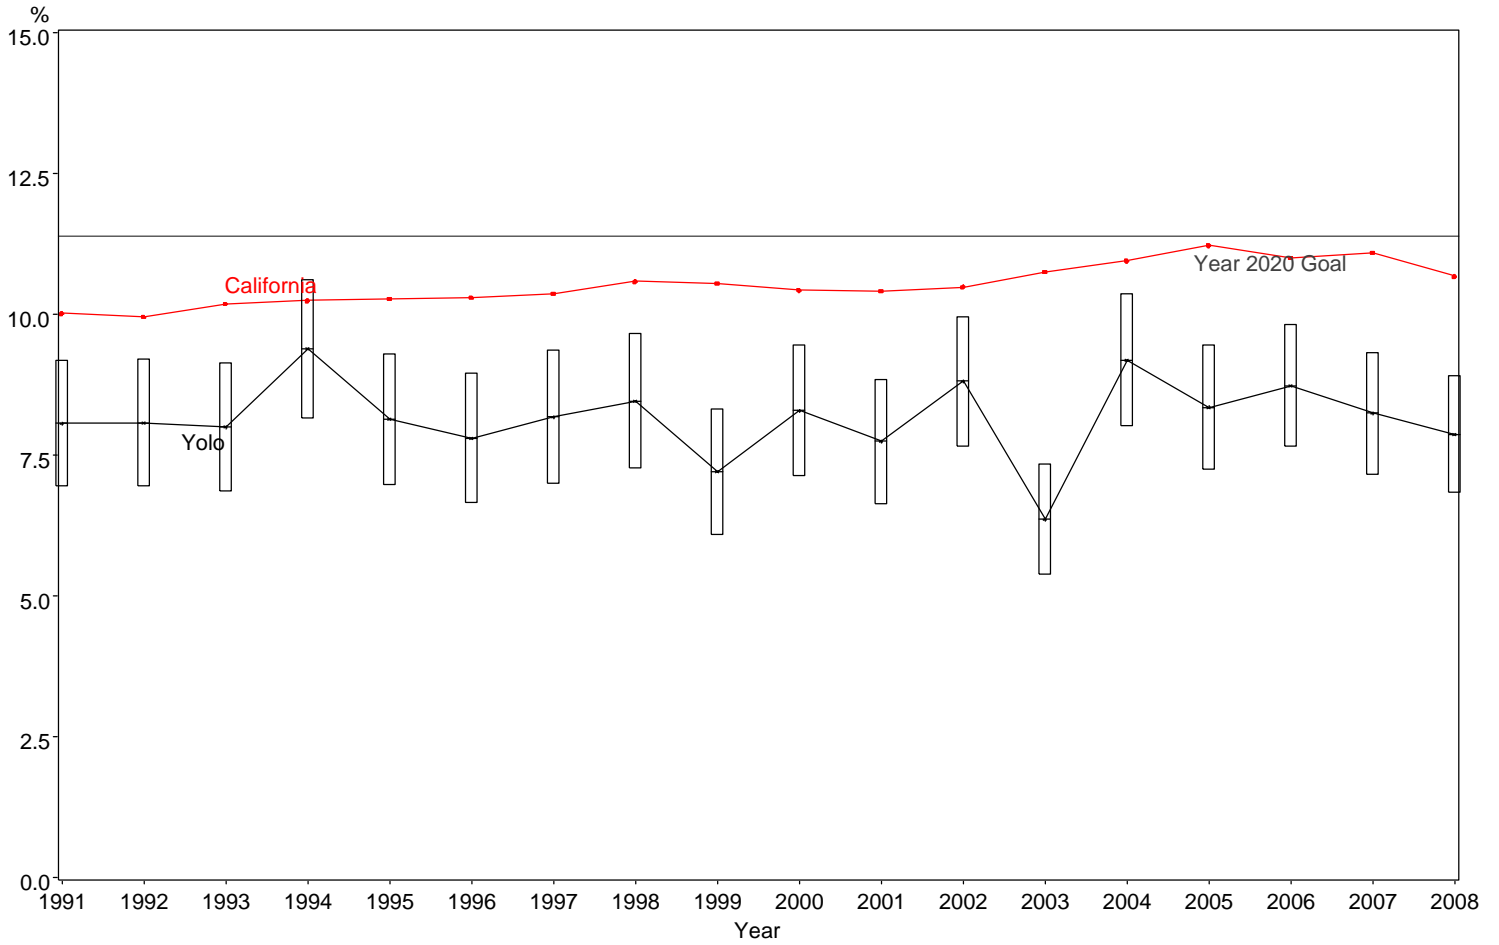

Percent of Preterm Infants
Yolo County, 1991-2008

The box around the county point estimates denotes the 95% confidence interval around the estimate.