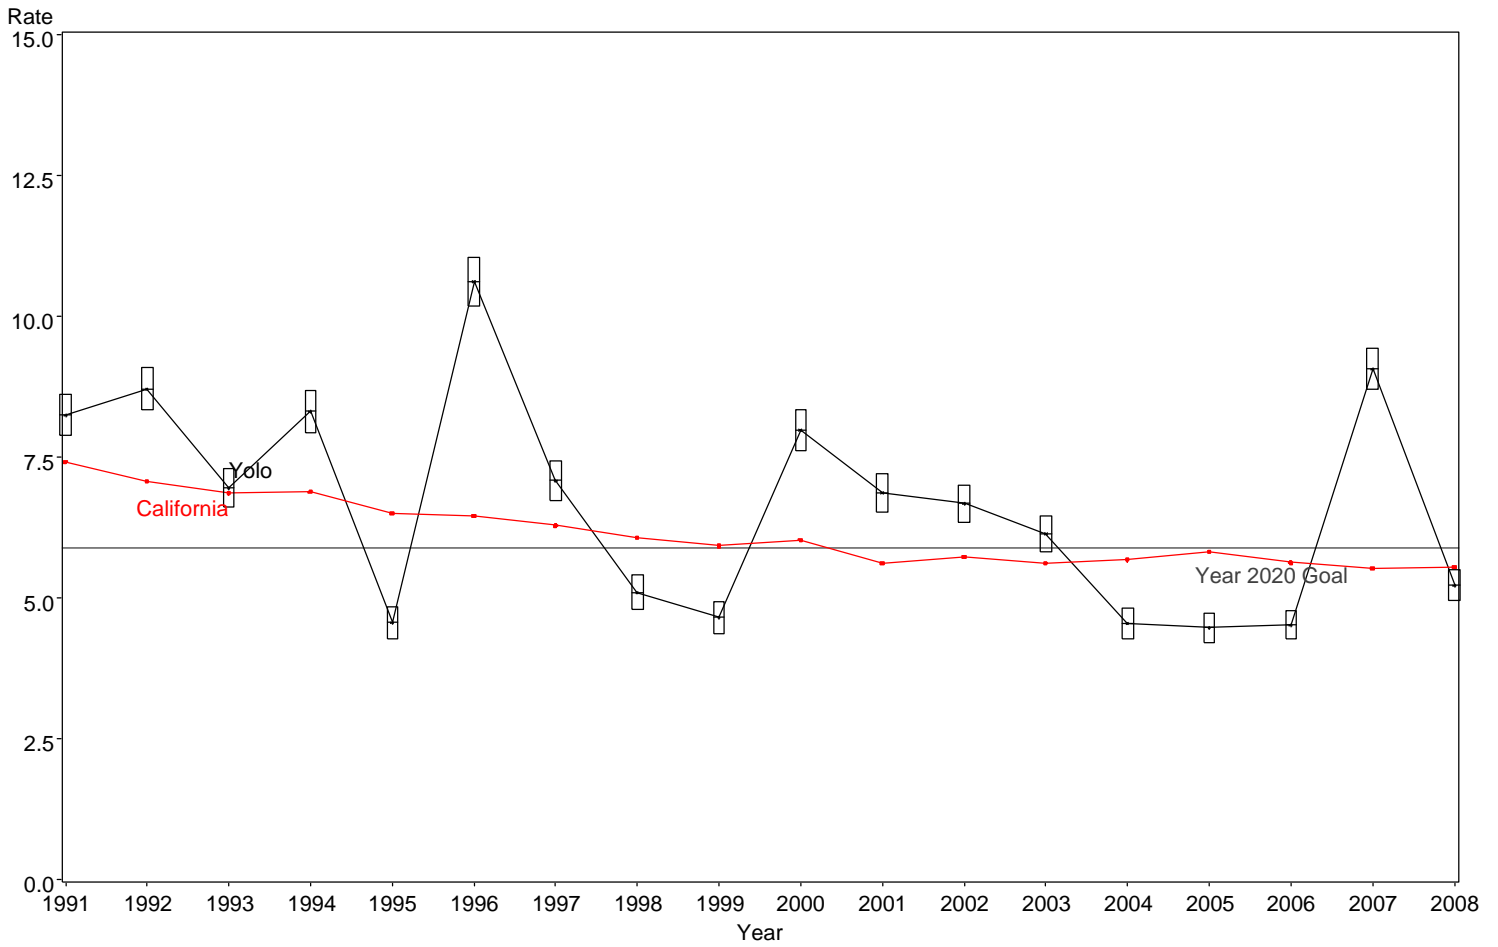

Perinatal Mortality Rate  
Yolo County, 1991-2008

The box around the county point estimates denotes the 95% confidence interval around the estimate.