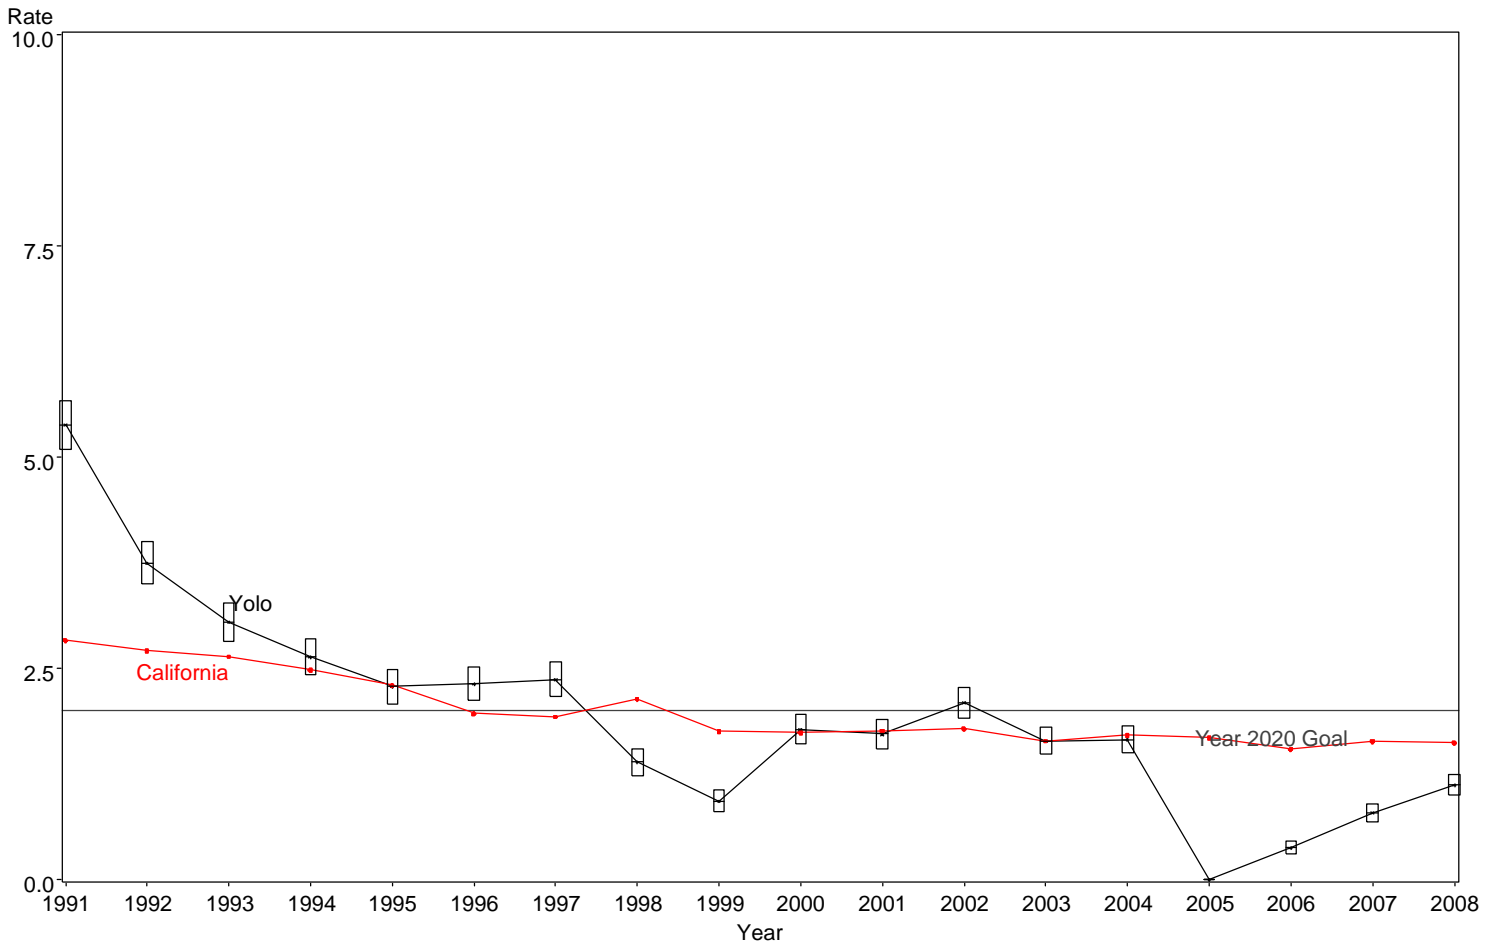

Postneonatal Mortality Rate
Yolo County, 1991-2008

The box around the county point estimates denotes the 95% confidence interval around the estimate.