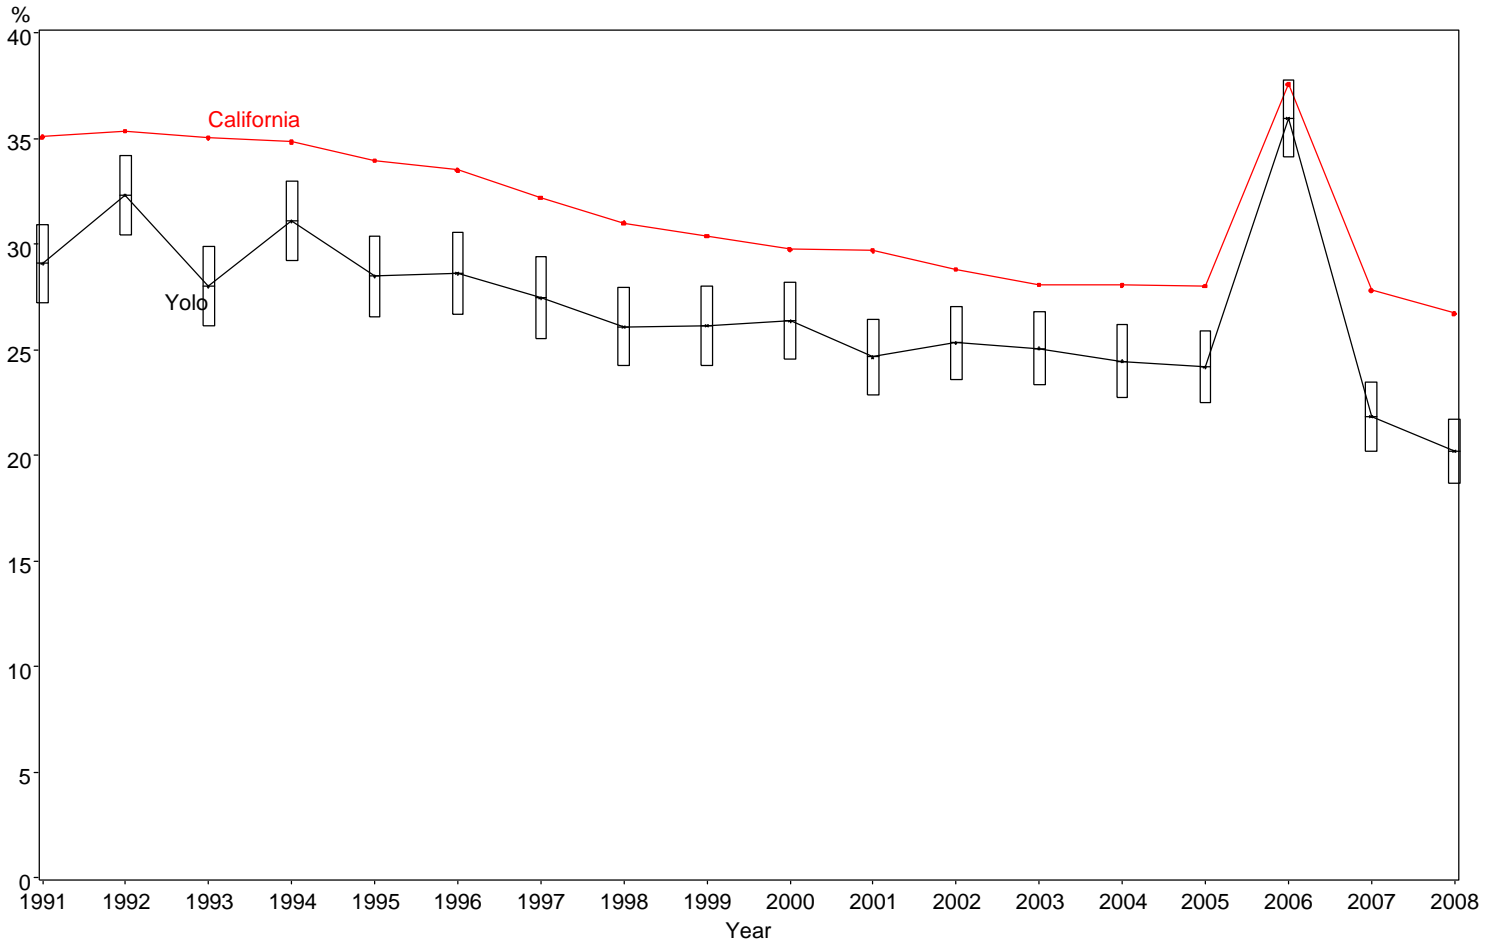

Percent of Births to Mothers with No High School Degree
Yolo County, 1991-2008

The box around the county point estimates denotes the 95% confidence interval around the estimate.

Starting in 2006, the actual HS degree information became available. Prior to 2006, a HS degree was estimated as ≥ 12 years of education