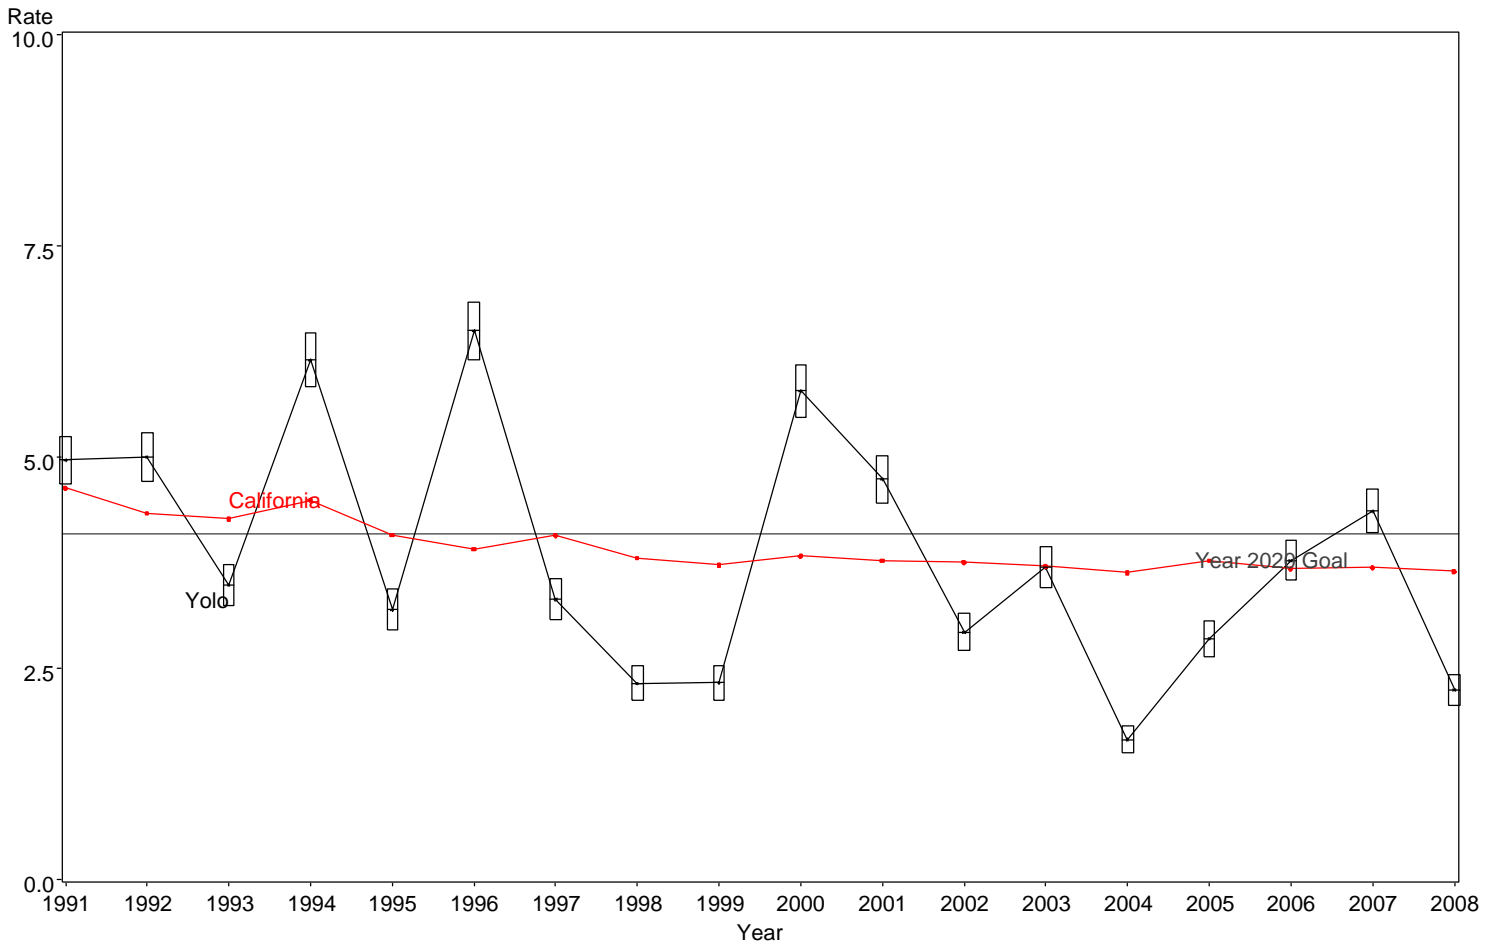

Neonatal Mortality Rate  
Yolo County, 1991-2008

The box around the county point estimates denotes the 95% confidence interval around the estimate.