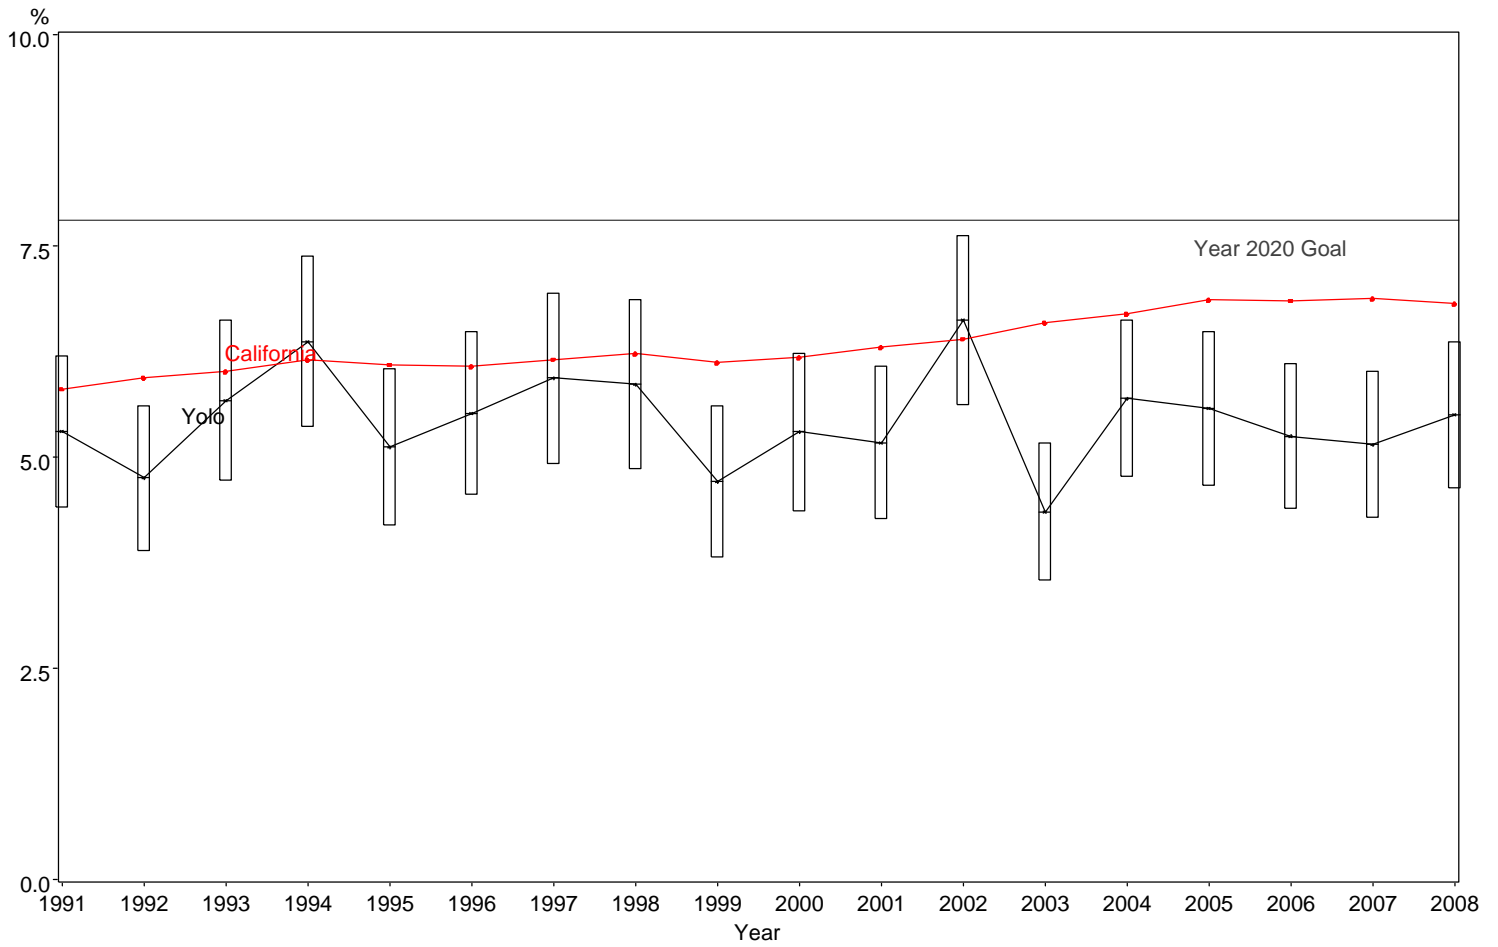

Percent of Low Birth Weight Infants
Yolo County, 1991-2008

The box around the county point estimates denotes the 95% confidence interval around the estimate.