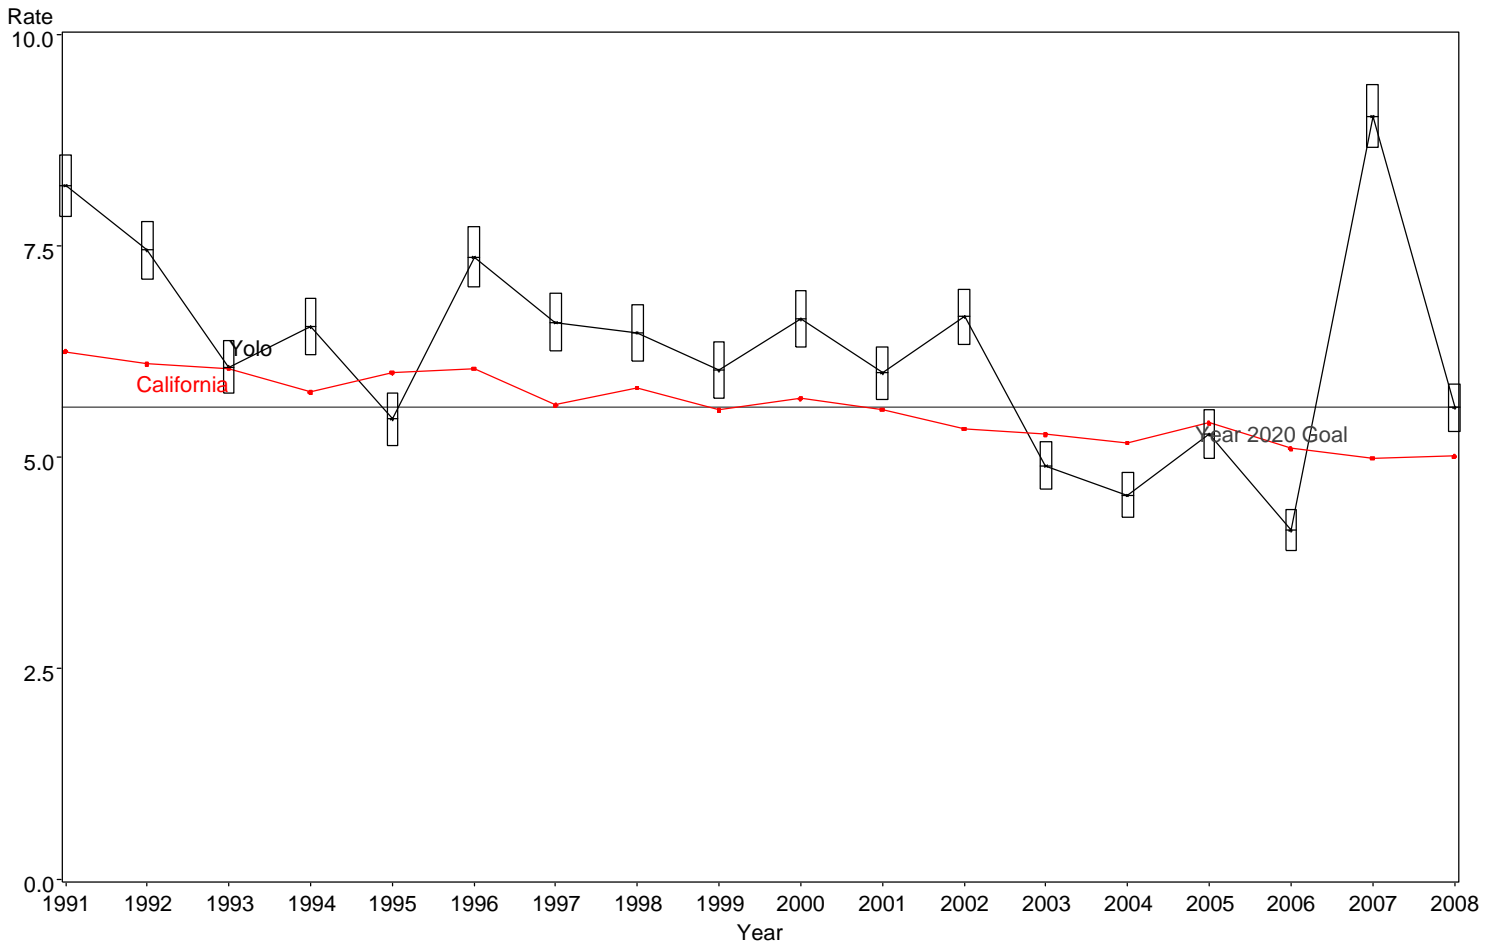

Fetal Mortality Rate  
Yolo County, 1991-2008

The box around the county point estimates denotes the 95% confidence interval around the estimate.