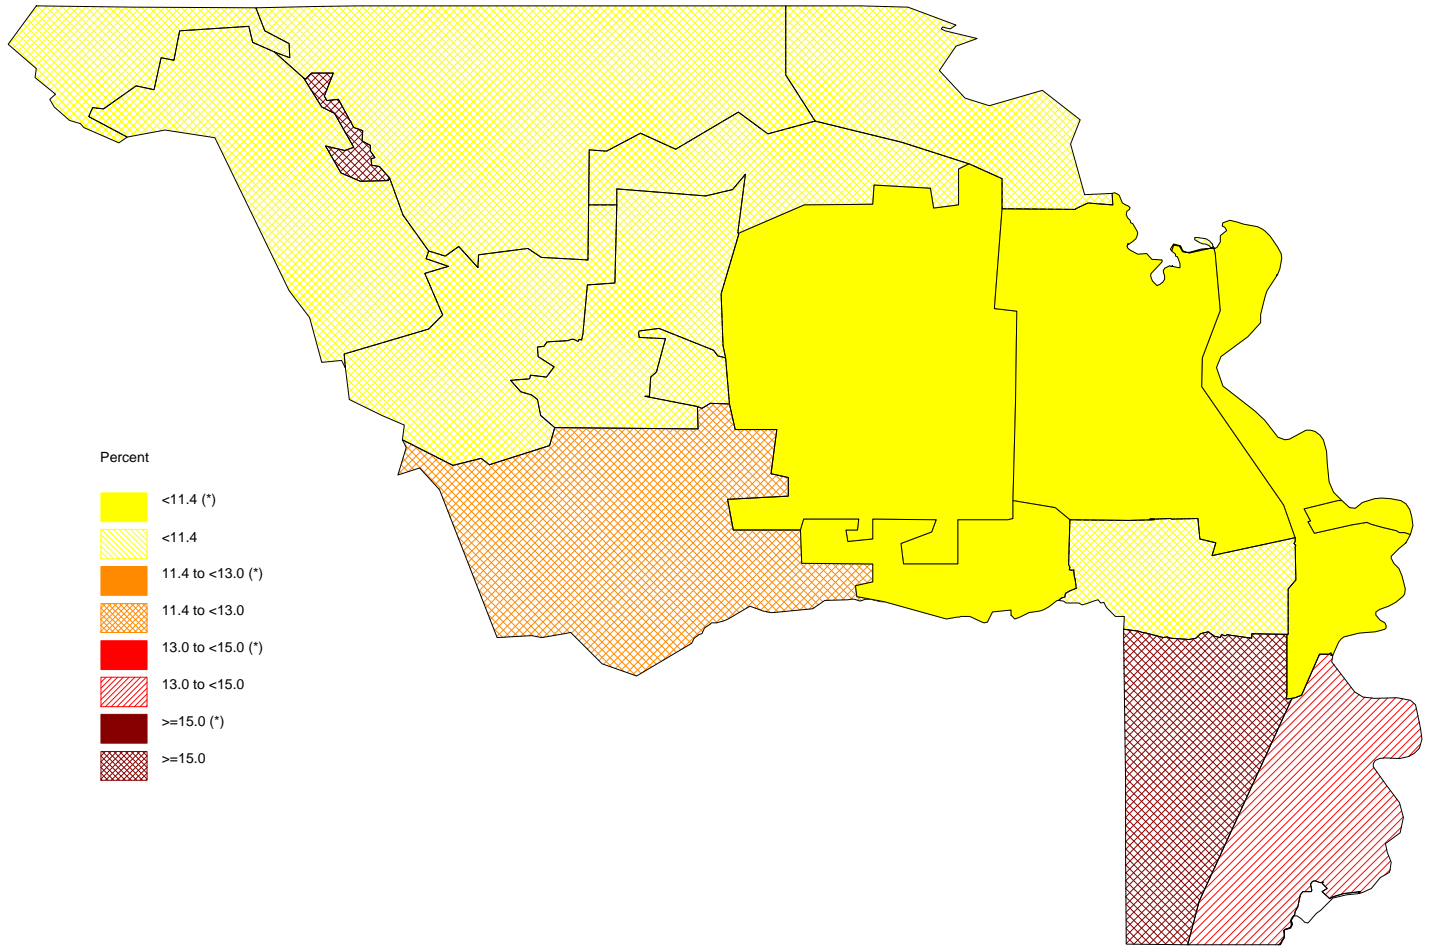

Percent of Preterm Infants
Yolo County, 2006-2008

The star in parenthesis after the legend entry indicates a statistically significant percent compared to the California average (alpha=0.01; two-tailed test). For white areas in the map, no data are available.