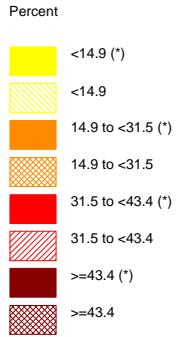

Percent of Births to Mothers with No High School Degree
Yolo County, 2006-2008

The star in parenthesis after the legend entry indicates a statistically significant percent compared to the California average (alpha=0.01; two-tailed test). For white areas in the map, no data are available.