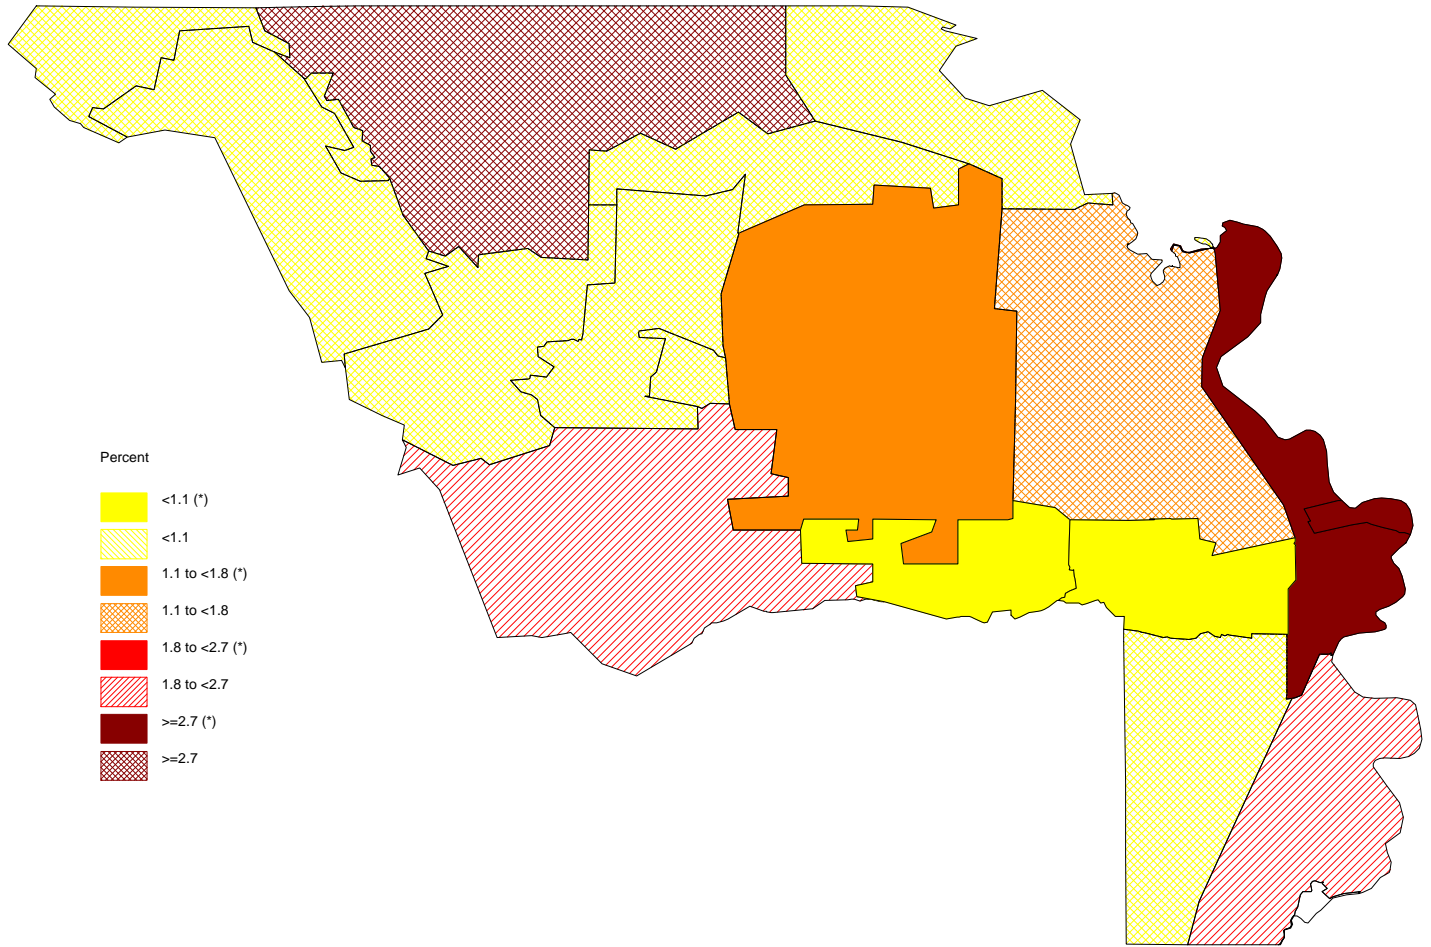

Percent of Births to Mothers with 5 or More Prior Births  
Yolo County, 2006-2008

The star in parenthesis after the legend entry indicates a statistically significant percent compared to the California average (alpha=0.01; two-tailed test). For white areas in the map, no data are available.