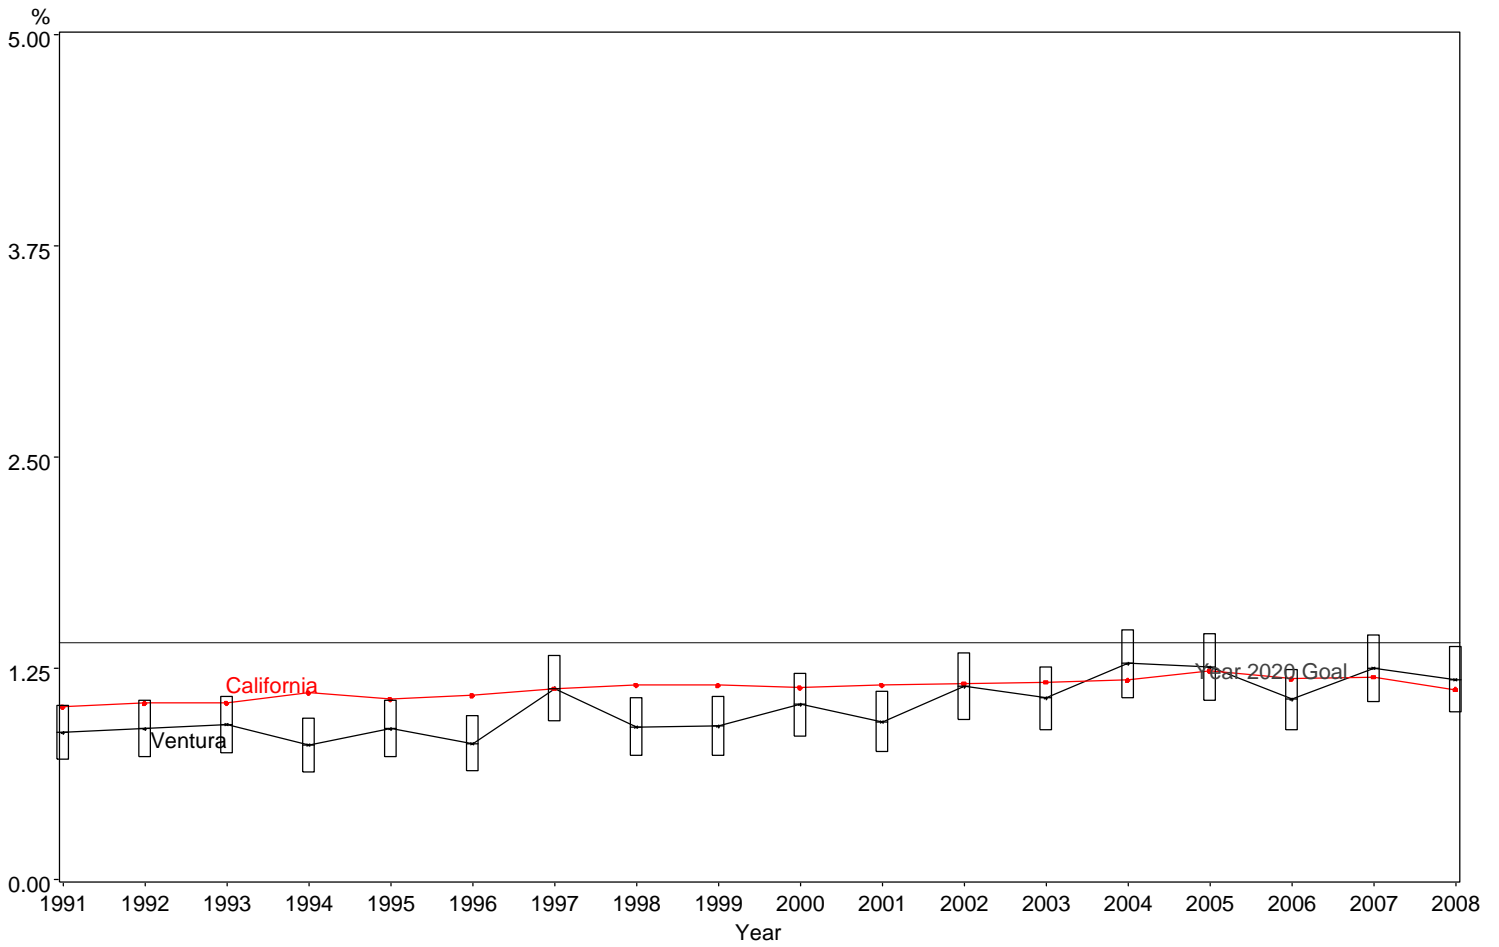

Percent of Very Low Birth Weight Infants
Ventura County, 1991-2008

The box around the county point estimates denotes the 95% confidence interval around the estimate.