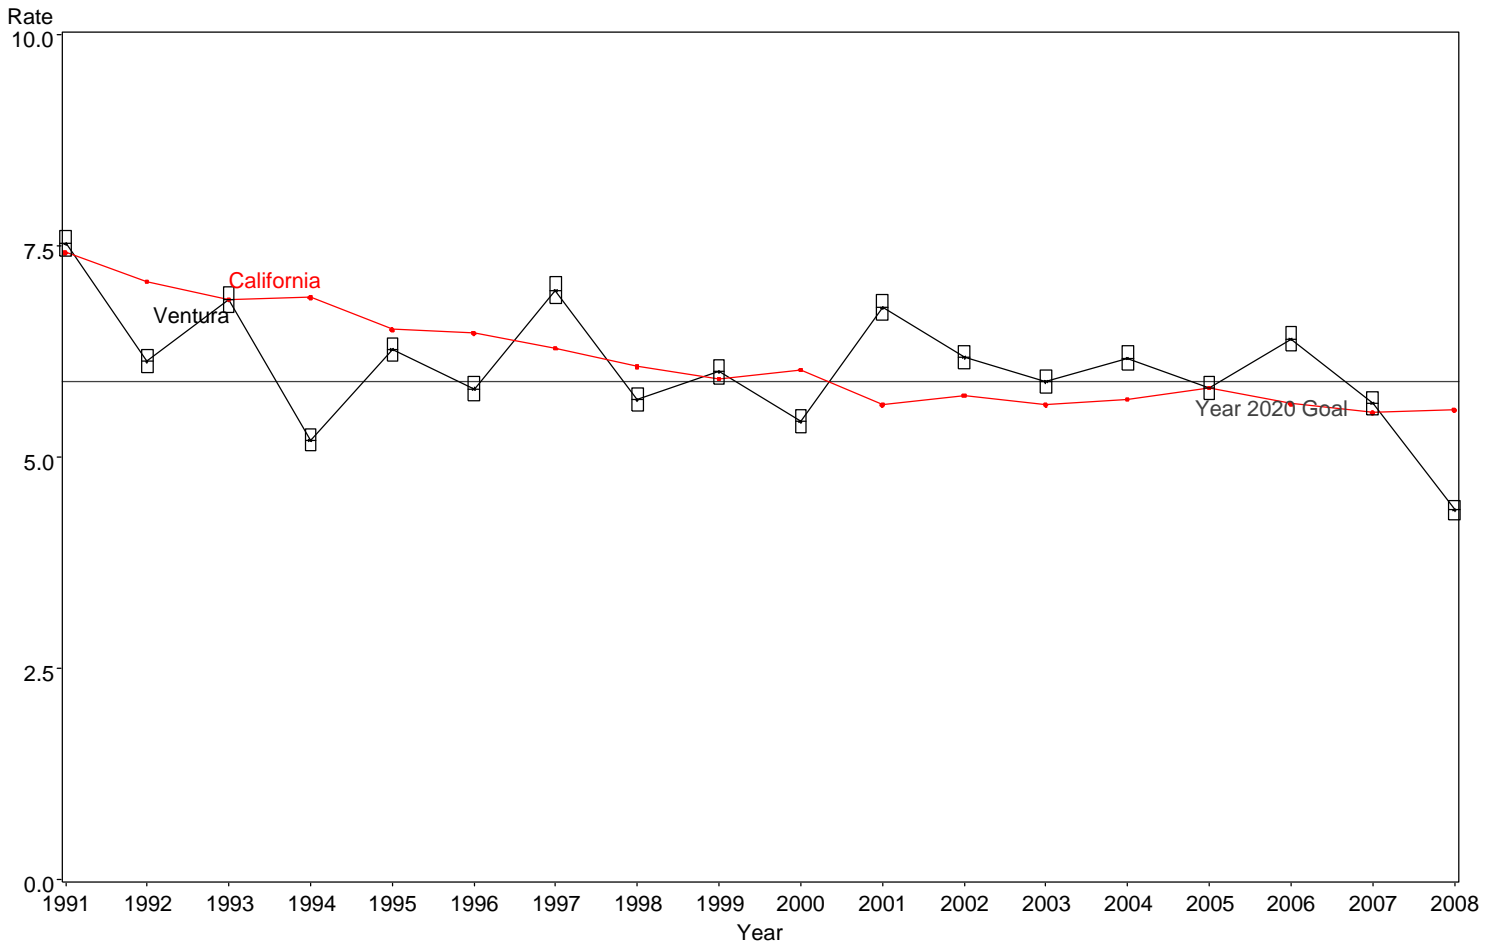

Perinatal Mortality Rate
Ventura County, 1991-2008

The box around the county point estimates denotes the 95% confidence interval around the estimate.