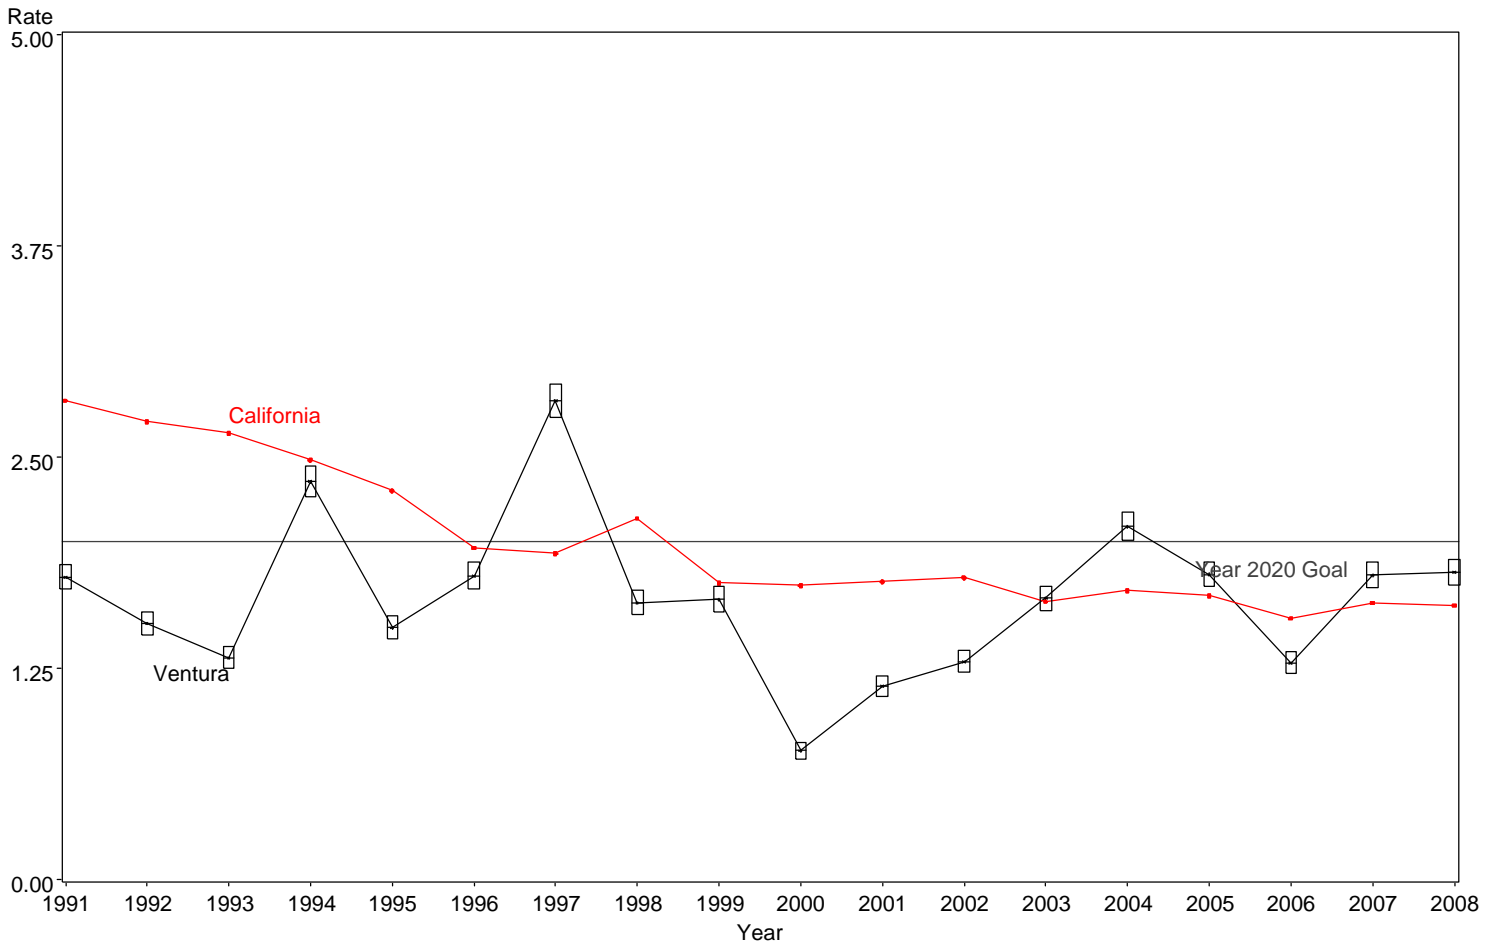

Postneonatal Mortality Rate
Ventura County, 1991-2008

The box around the county point estimates denotes the 95% confidence interval around the estimate.