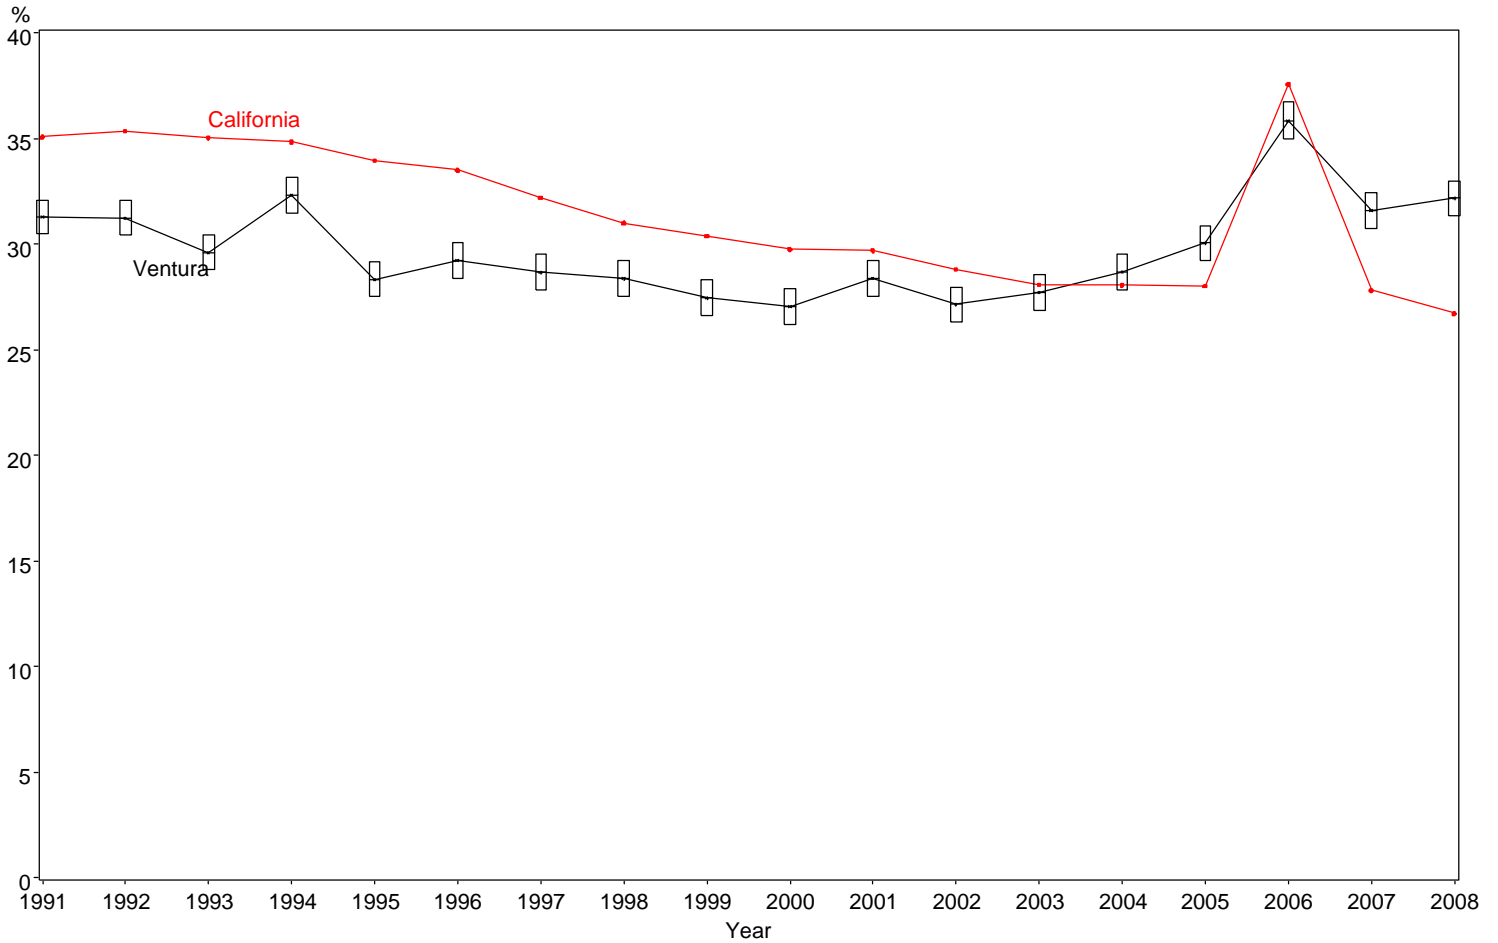

Percent of Births to Mothers with No High School Degree  
Ventura County, 1991-2008

The box around the county point estimates denotes the 95% confidence interval around the estimate.

Starting in 2006, the actual HS degree information became available. Prior to 2006, a HS degree was estimated as  $\geq 12$  years of education