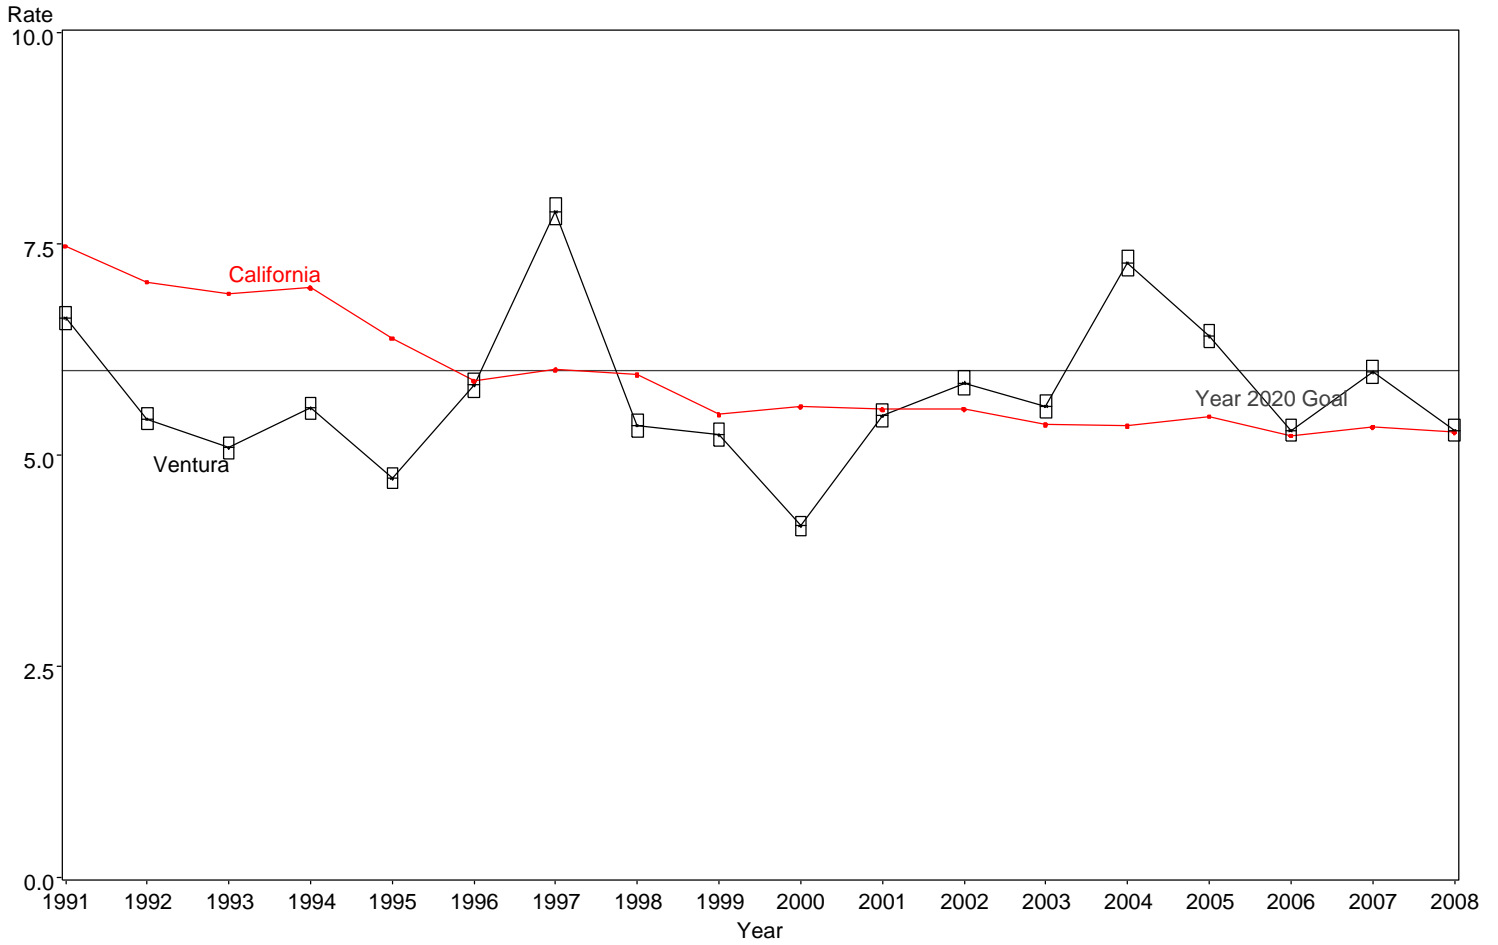

Infant Mortality Rate  
Ventura County, 1991-2008

The box around the county point estimates denotes the 95% confidence interval around the estimate.