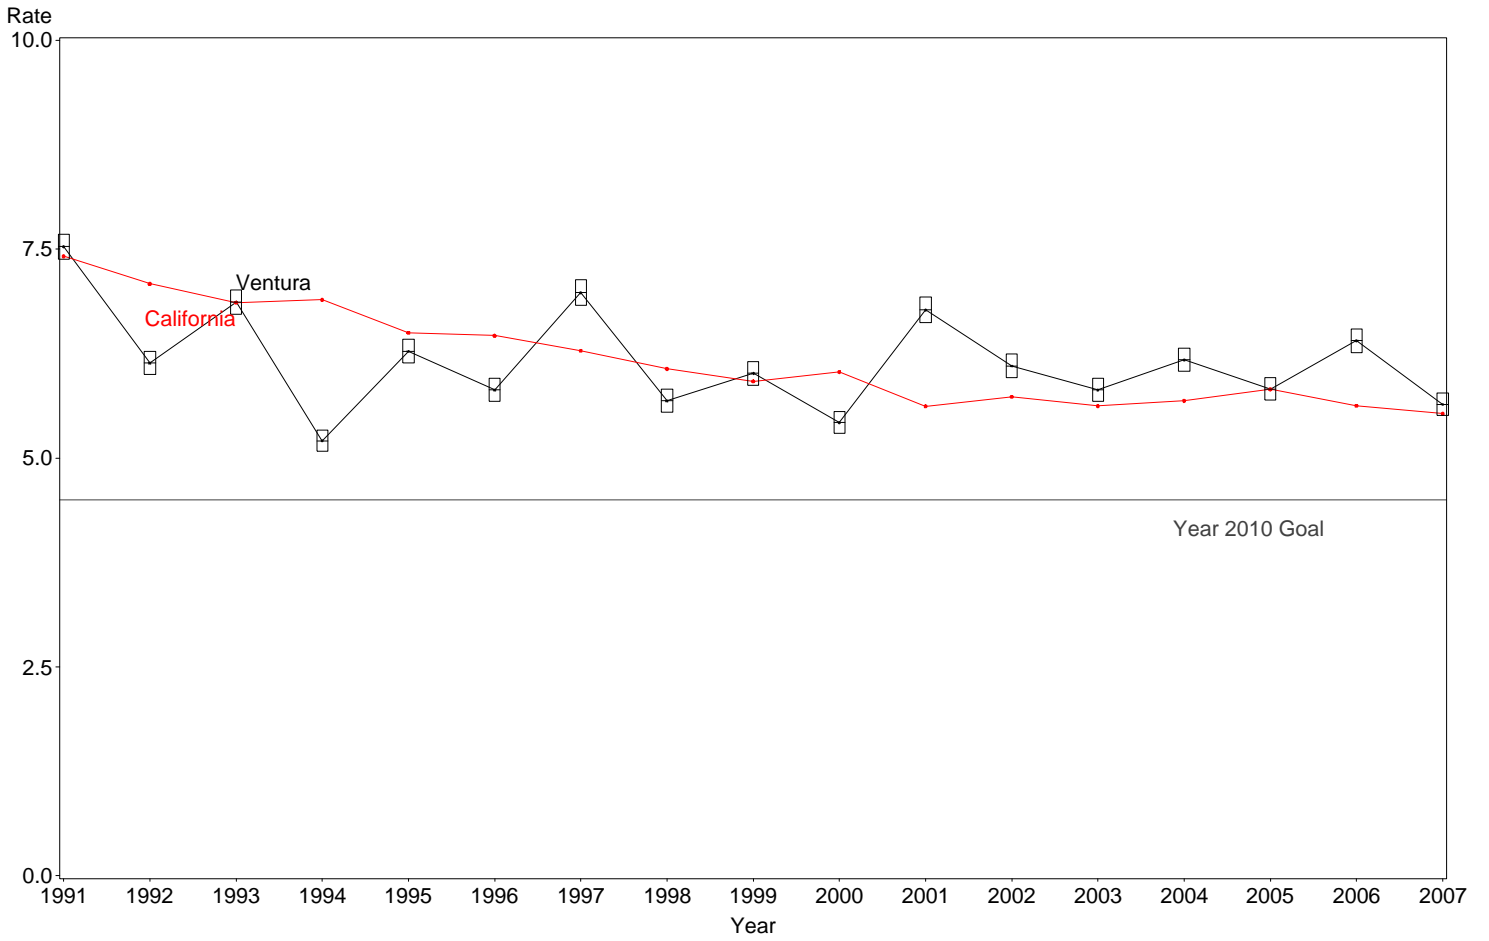

Perinatal Mortality Rate
Ventura County, 2005-2007

The box around the county point estimates denotes the 95% confidence interval around the estimate.