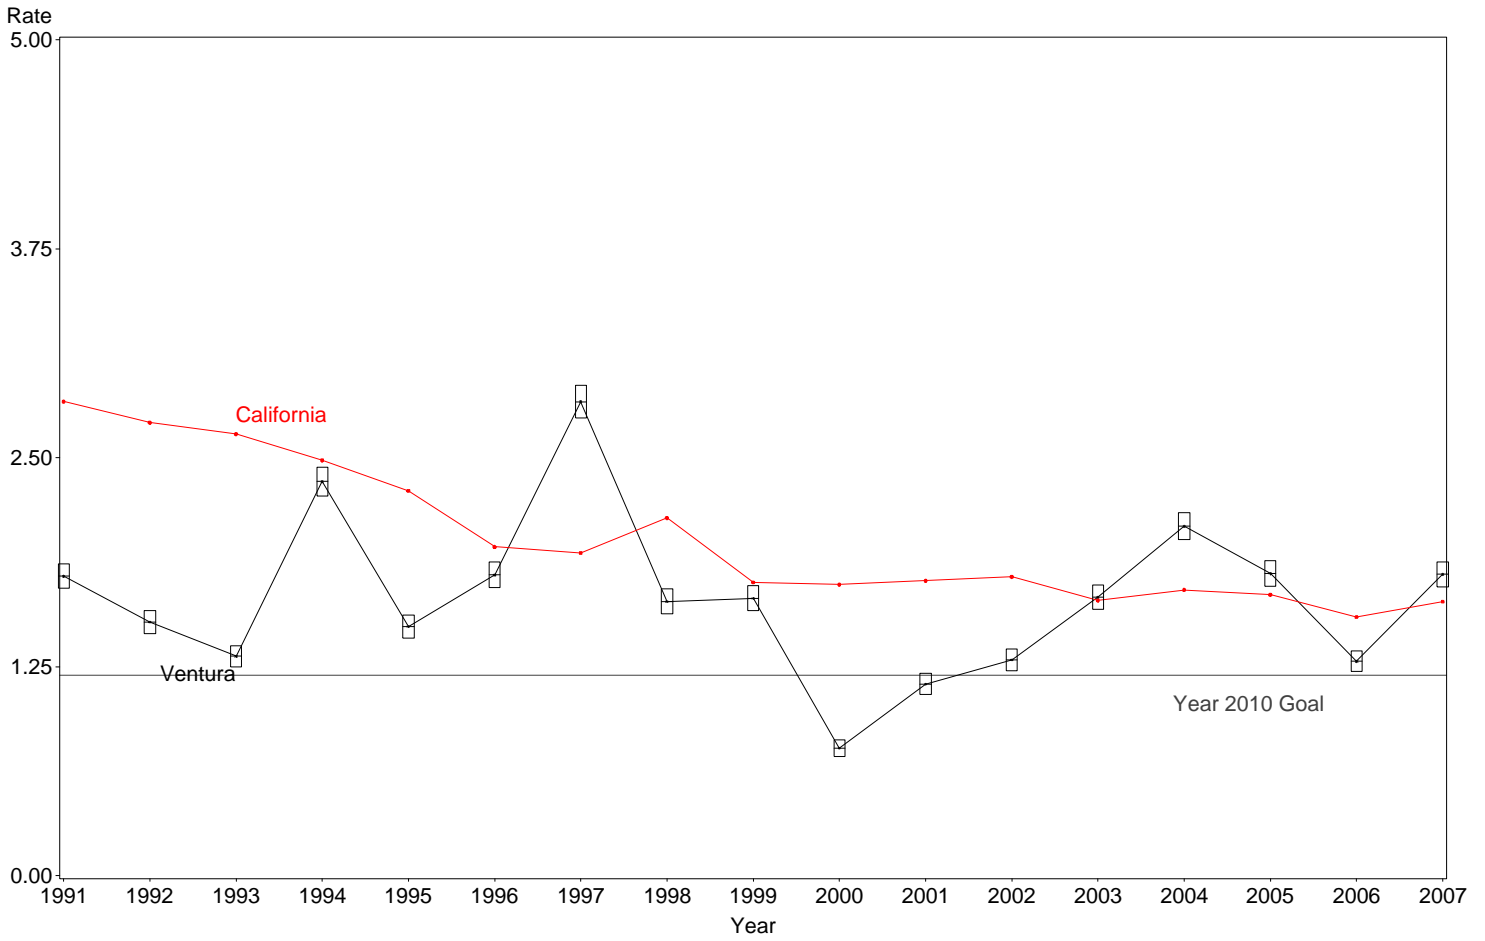

Postneonatal Mortality Rate
Ventura County, 2005-2007

The box around the county point estimates denotes the 95% confidence interval around the estimate.