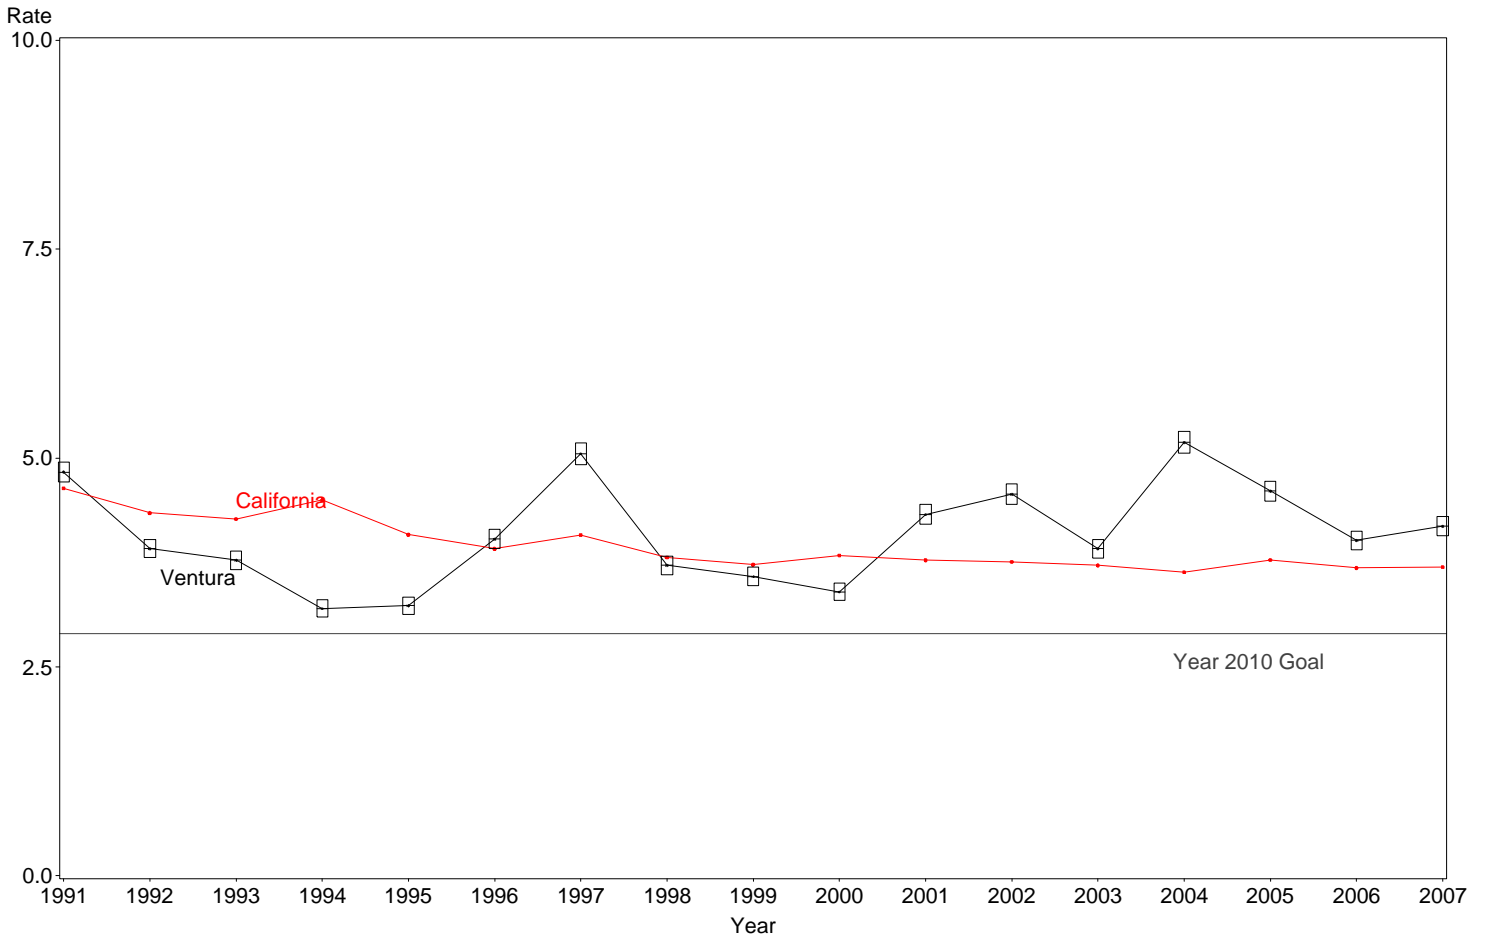

Neonatal Mortality Rate  
Ventura County, 2005-2007

The box around the county point estimates denotes the 95% confidence interval around the estimate.