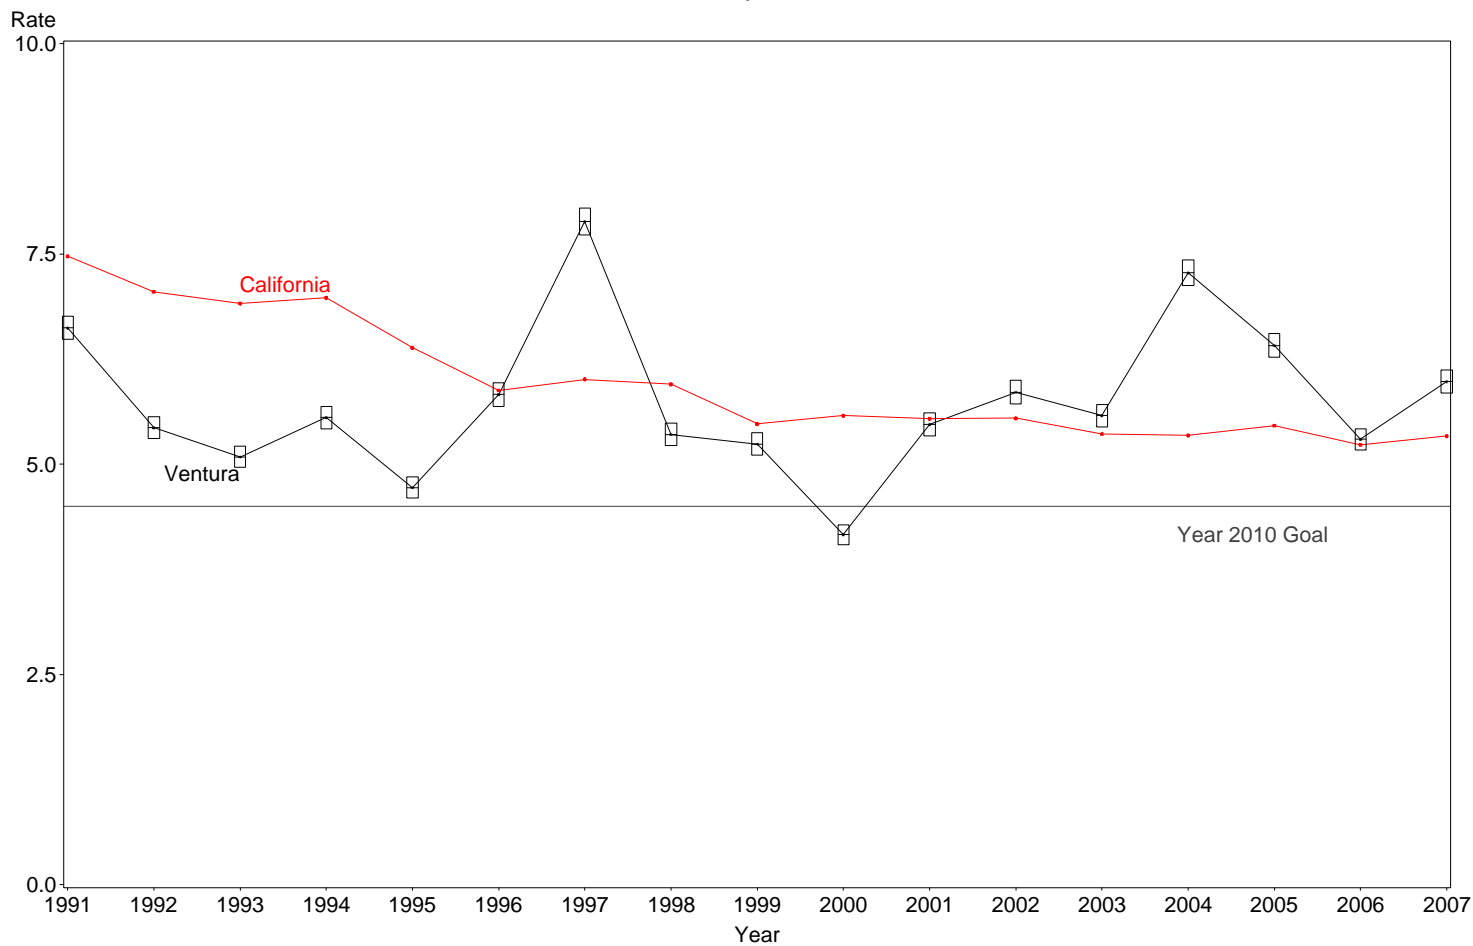

Infant Mortality Rate  
Ventura County, 2005-2007

The box around the county point estimates denotes the 95% confidence interval around the estimate.