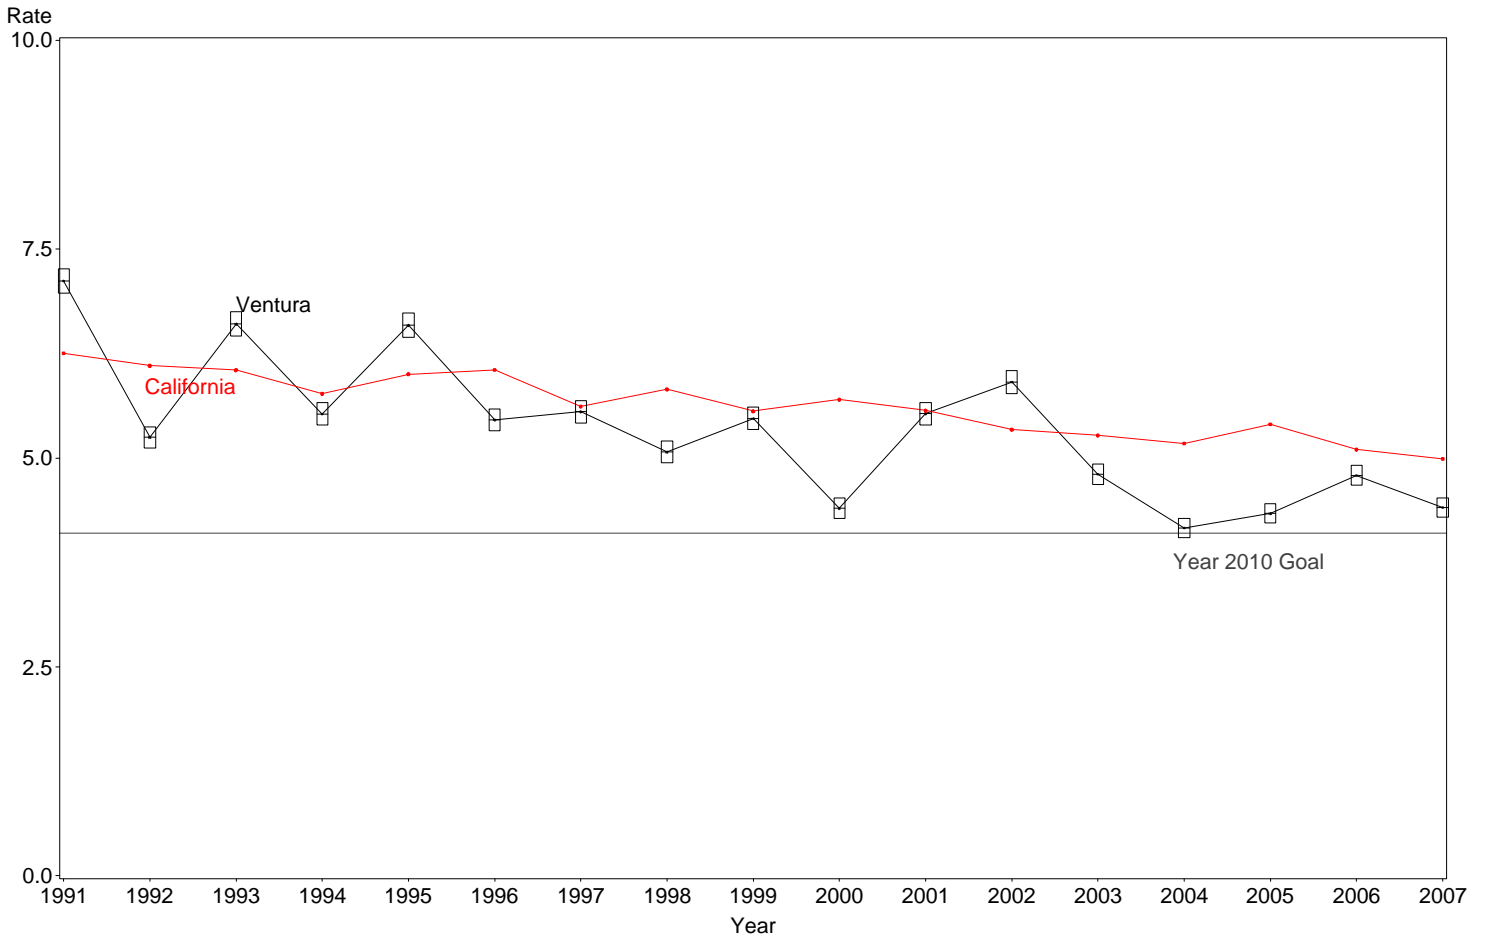

Fetal Mortality Rate
Ventura County, 2005-2007

The box around the county point estimates denotes the 95% confidence interval around the estimate.