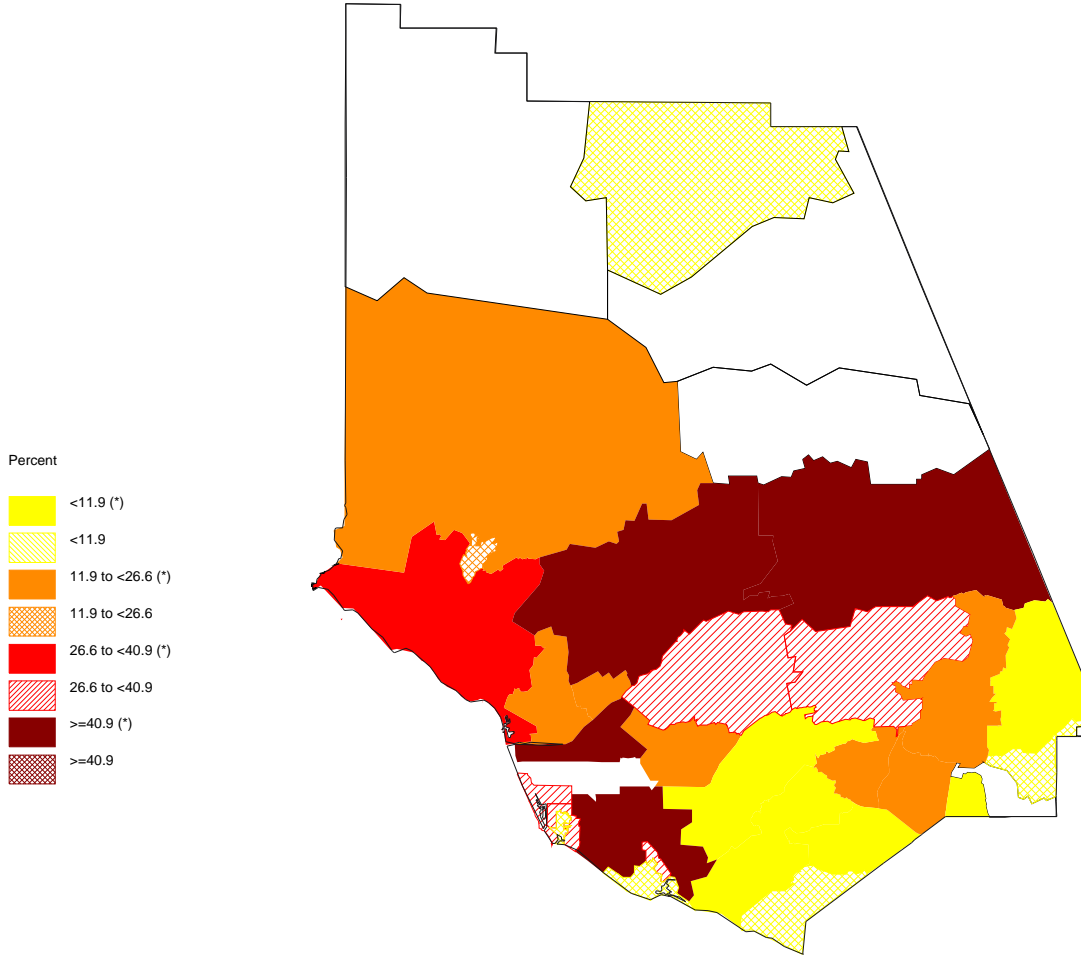

Percent of Live Births to Mexico-Born Mothers  
Ventura County, 2005-2007

The star in parenthesis after the legend entry indicates a statistically significant percent compared to the California average (alpha=0.01; two-tailed test).  
For white areas in the map, no data are available.