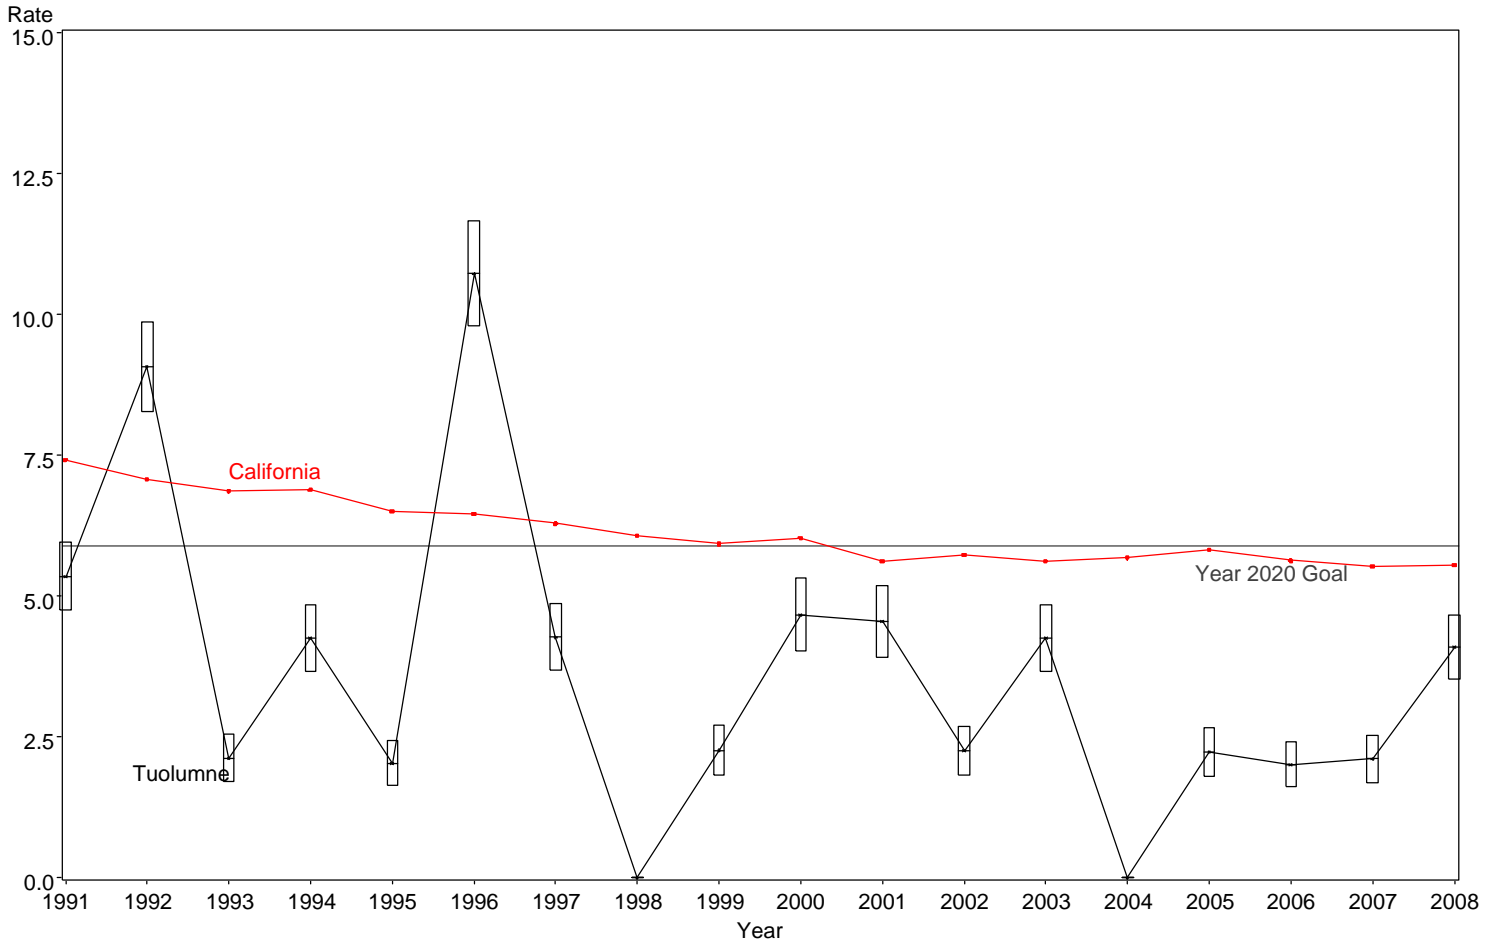

Perinatal Mortality Rate
Tuolumne County, 1991-2008

The box around the county point estimates denotes the 95% confidence interval around the estimate.