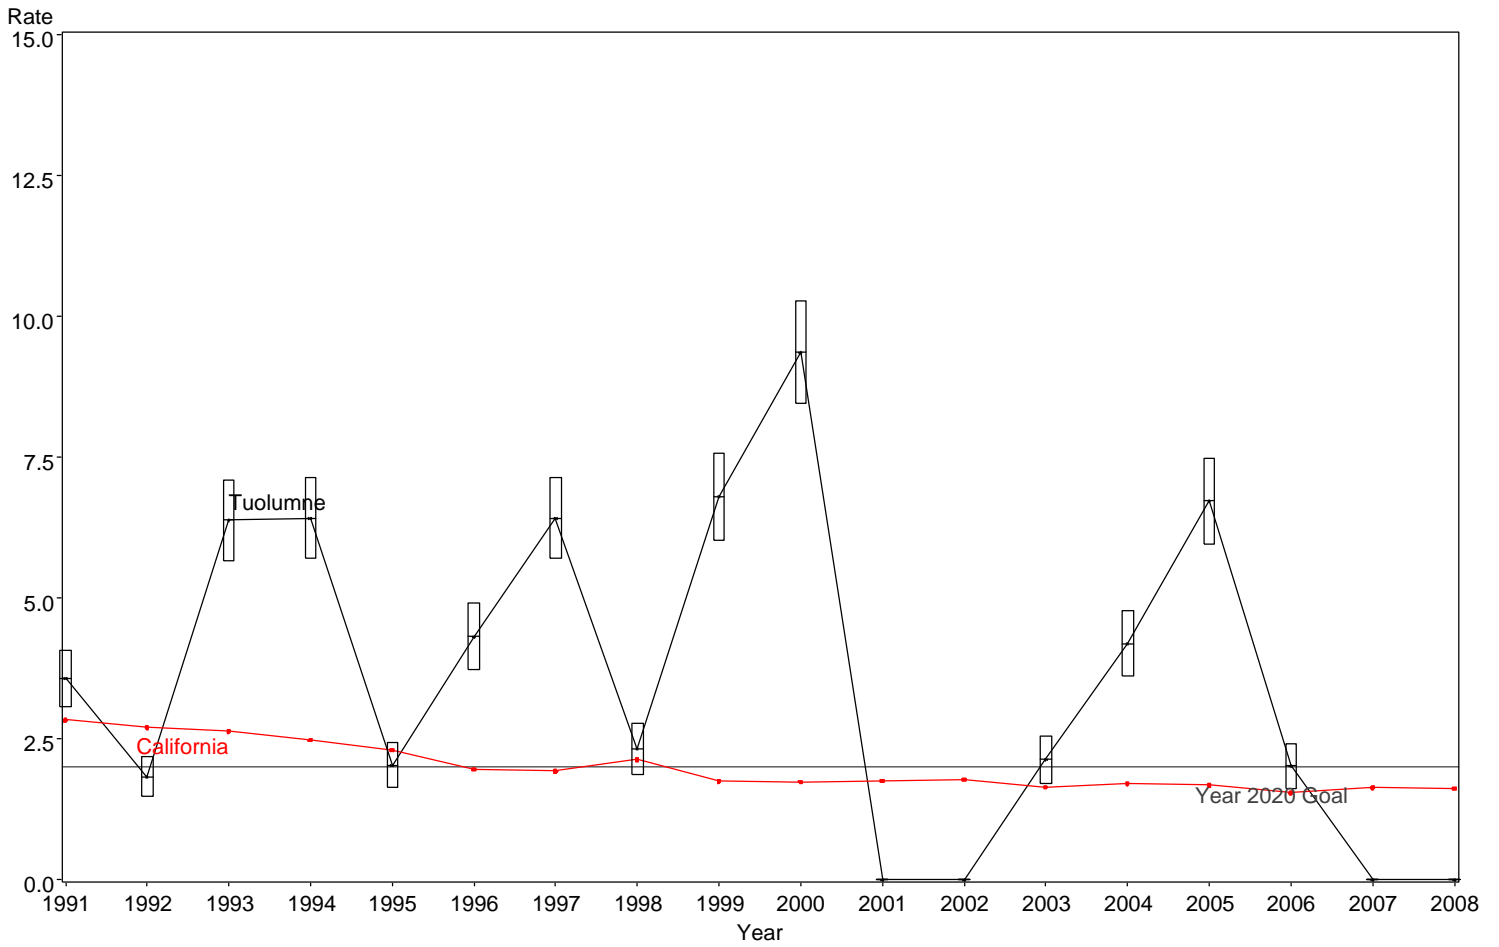

Postneonatal Mortality Rate  
Tuolumne County, 1991-2008

The box around the county point estimates denotes the 95% confidence interval around the estimate.