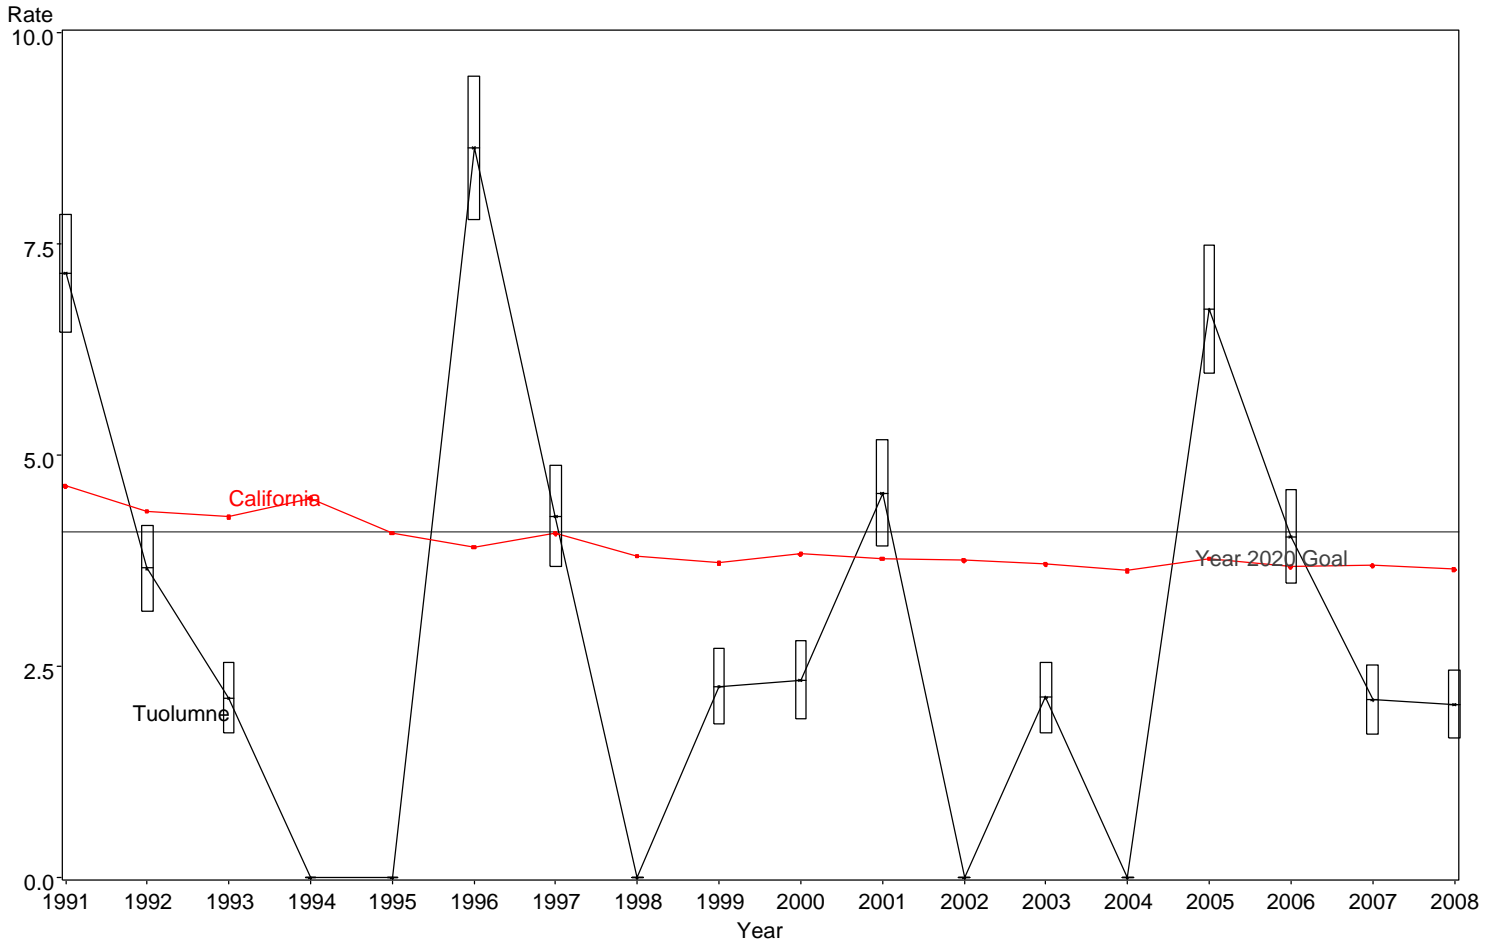

Neonatal Mortality Rate  
Tuolumne County, 1991-2008

The box around the county point estimates denotes the 95% confidence interval around the estimate.