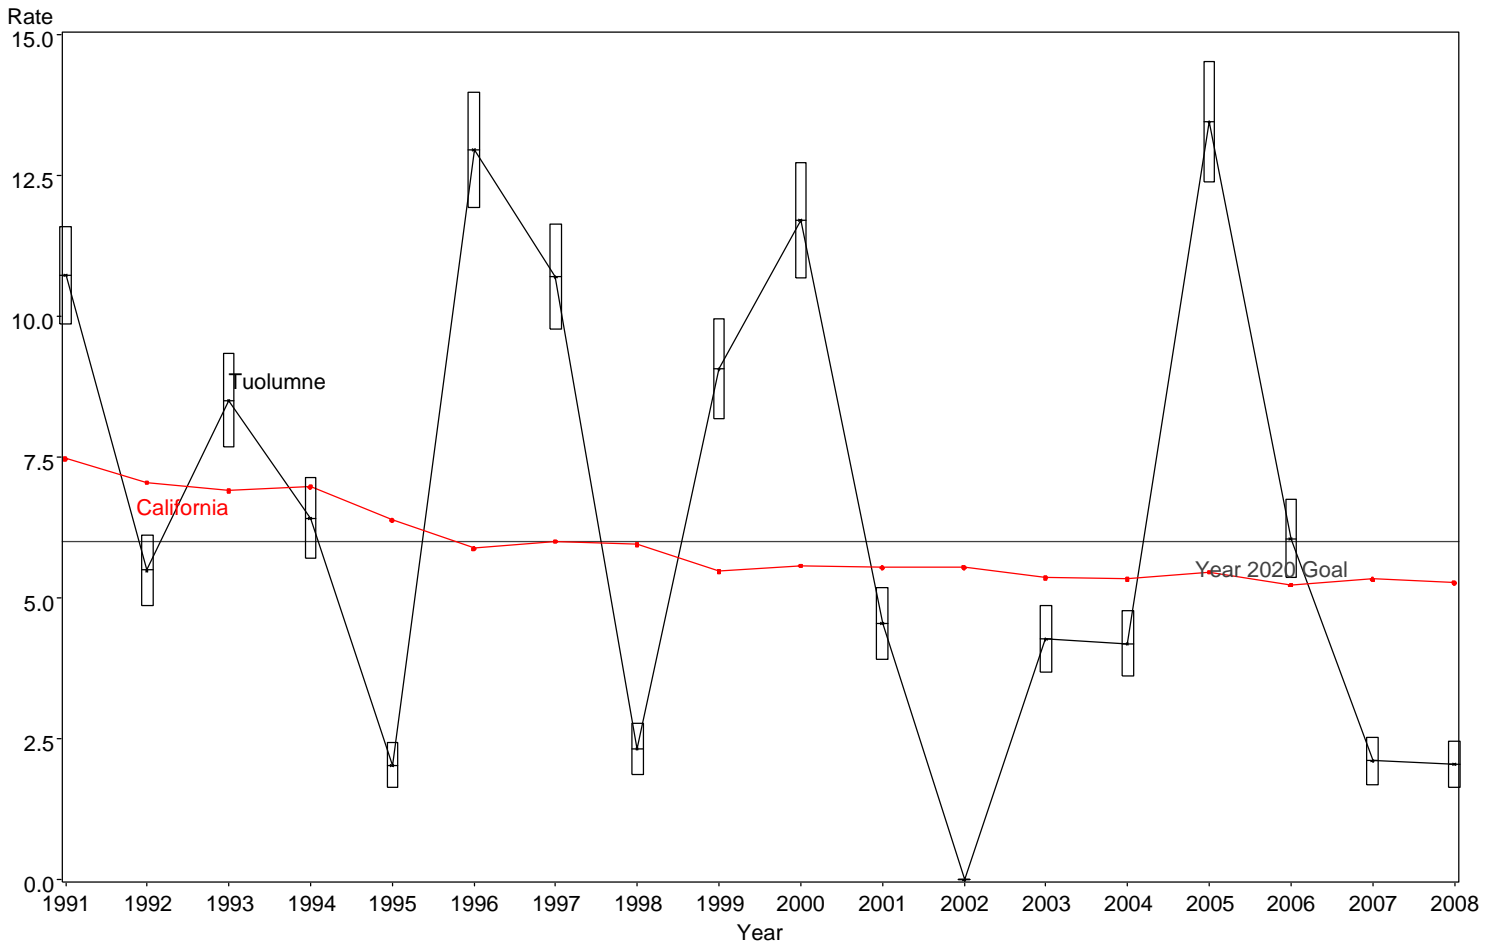

Infant Mortality Rate
Tuolumne County, 1991-2008

The box around the county point estimates denotes the 95% confidence interval around the estimate.