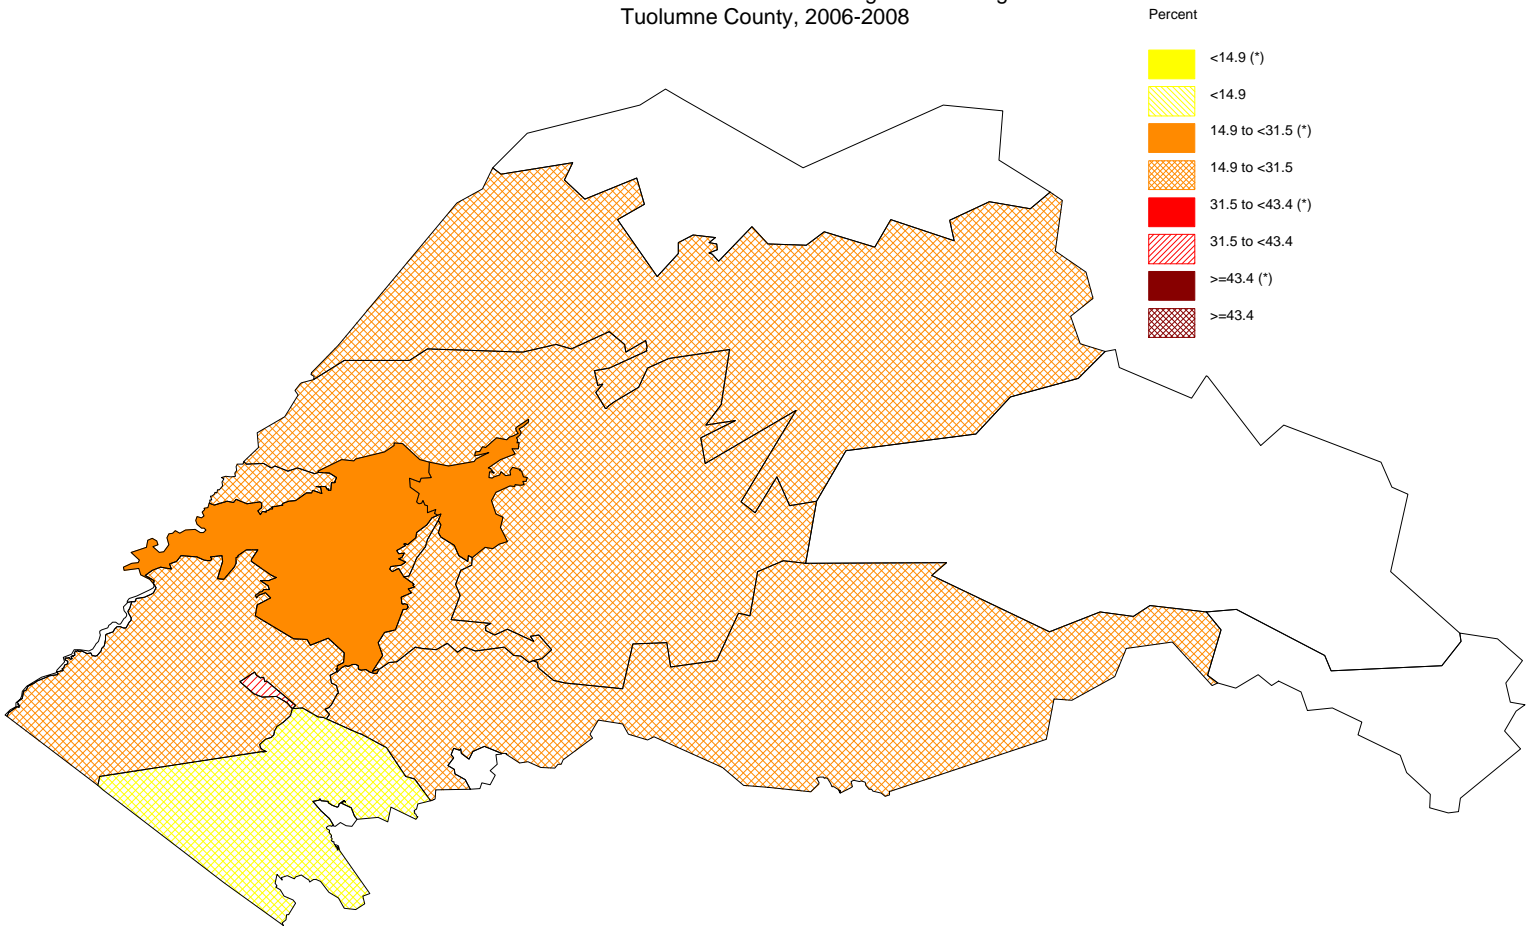

Percent of Births to Mothers with No High School Degree  
 Tuolumne County, 2006-2008

The star in parenthesis after the legend entry indicates a statistically significant percent compared to the California average (alpha=0.01; two-tailed test).  
 For white areas in the map, no data are available.