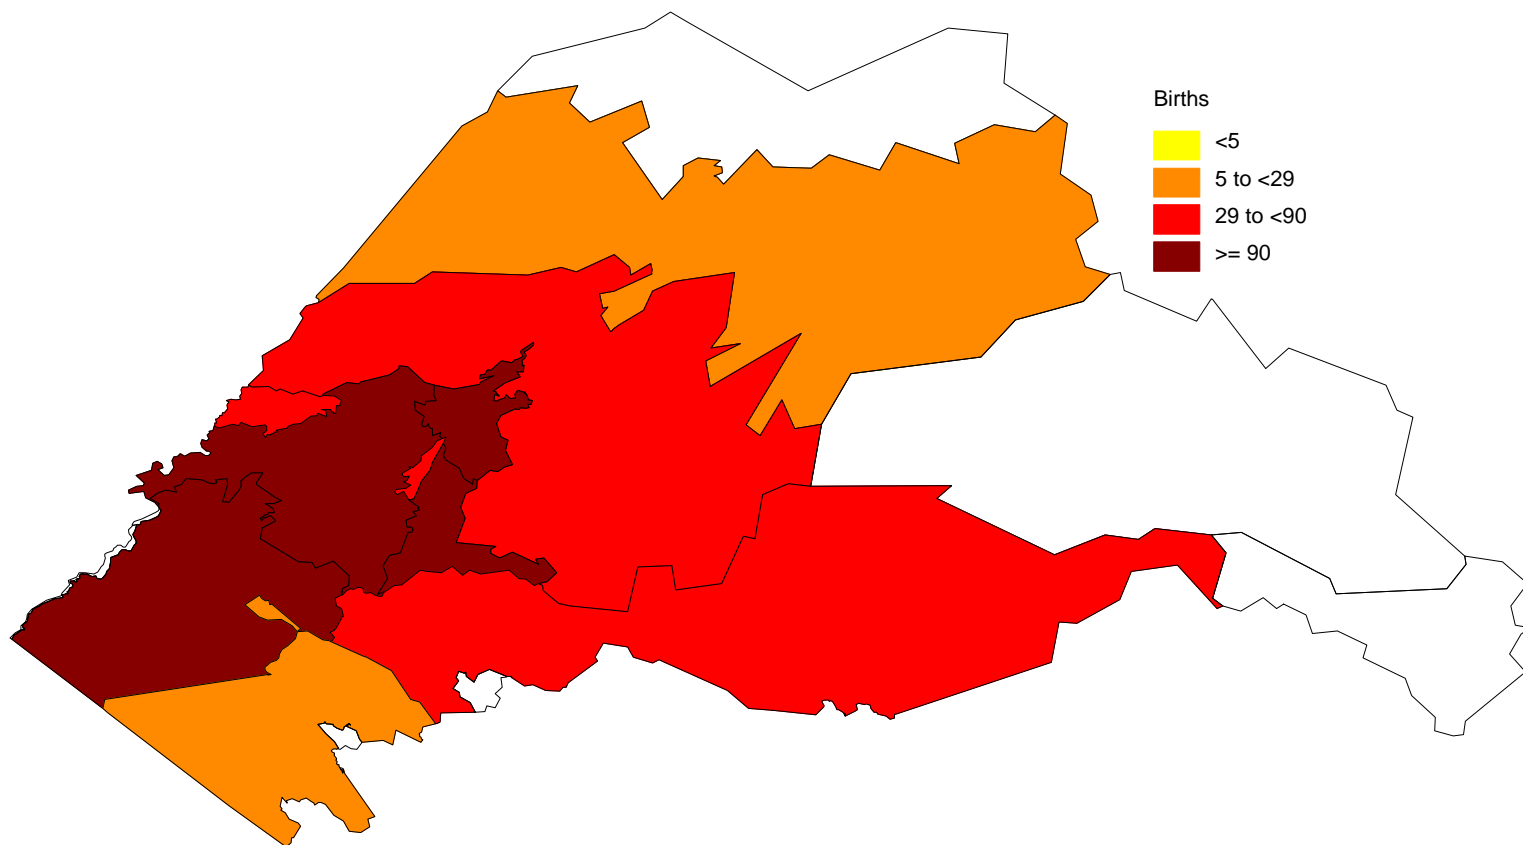

Live Births in Tuolumne County, 2006-2008

For white areas in the map, no data are available.