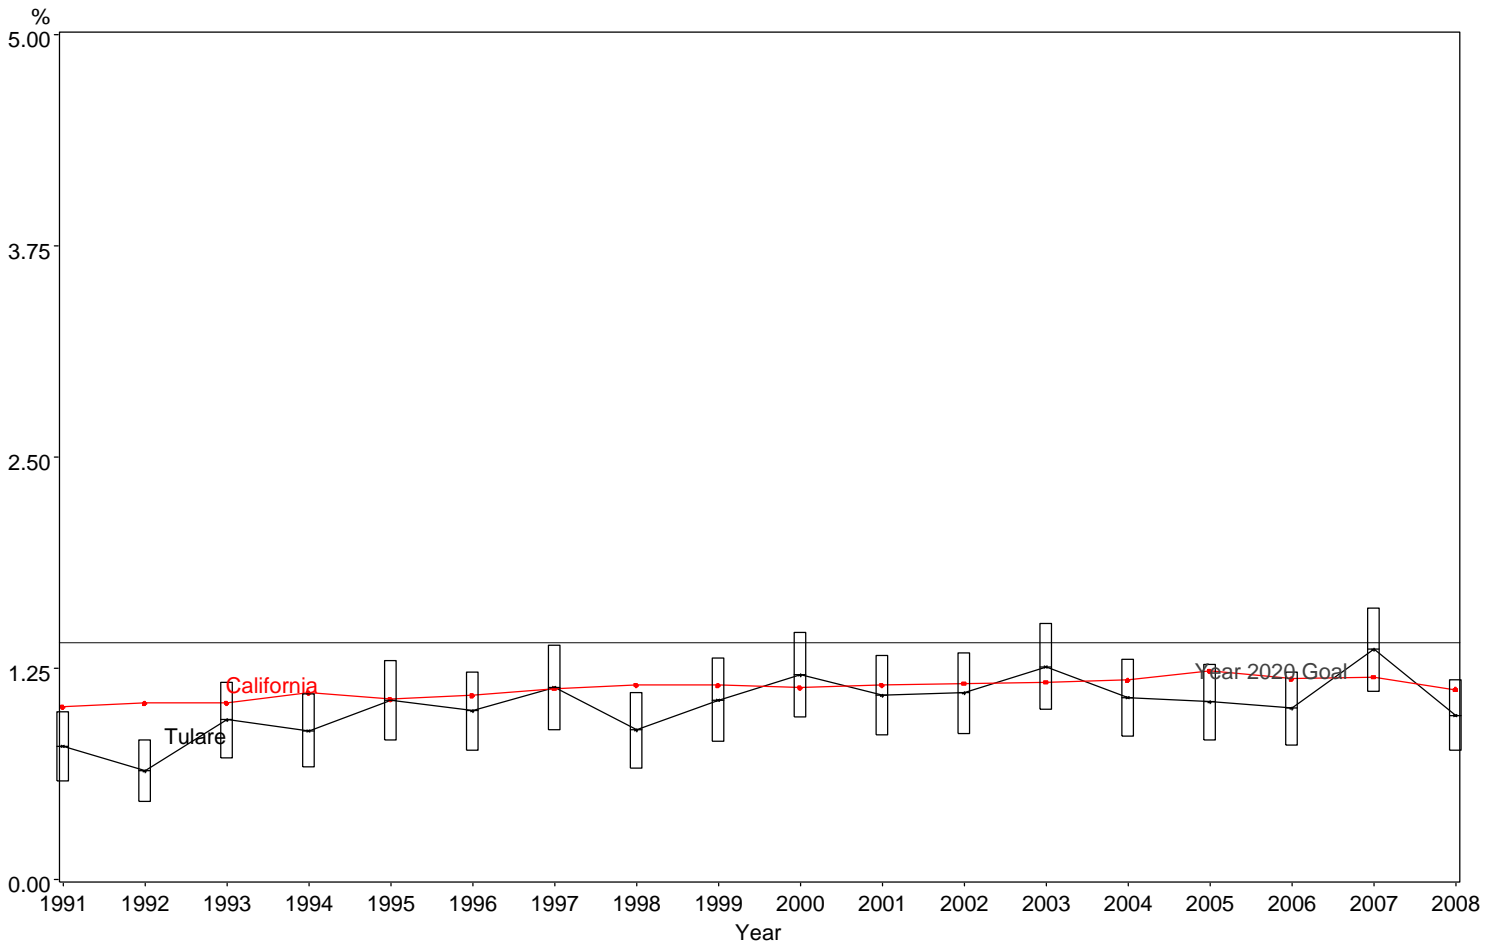

Percent of Very Low Birth Weight Infants  
Tulare County, 1991-2008

The box around the county point estimates denotes the 95% confidence interval around the estimate.