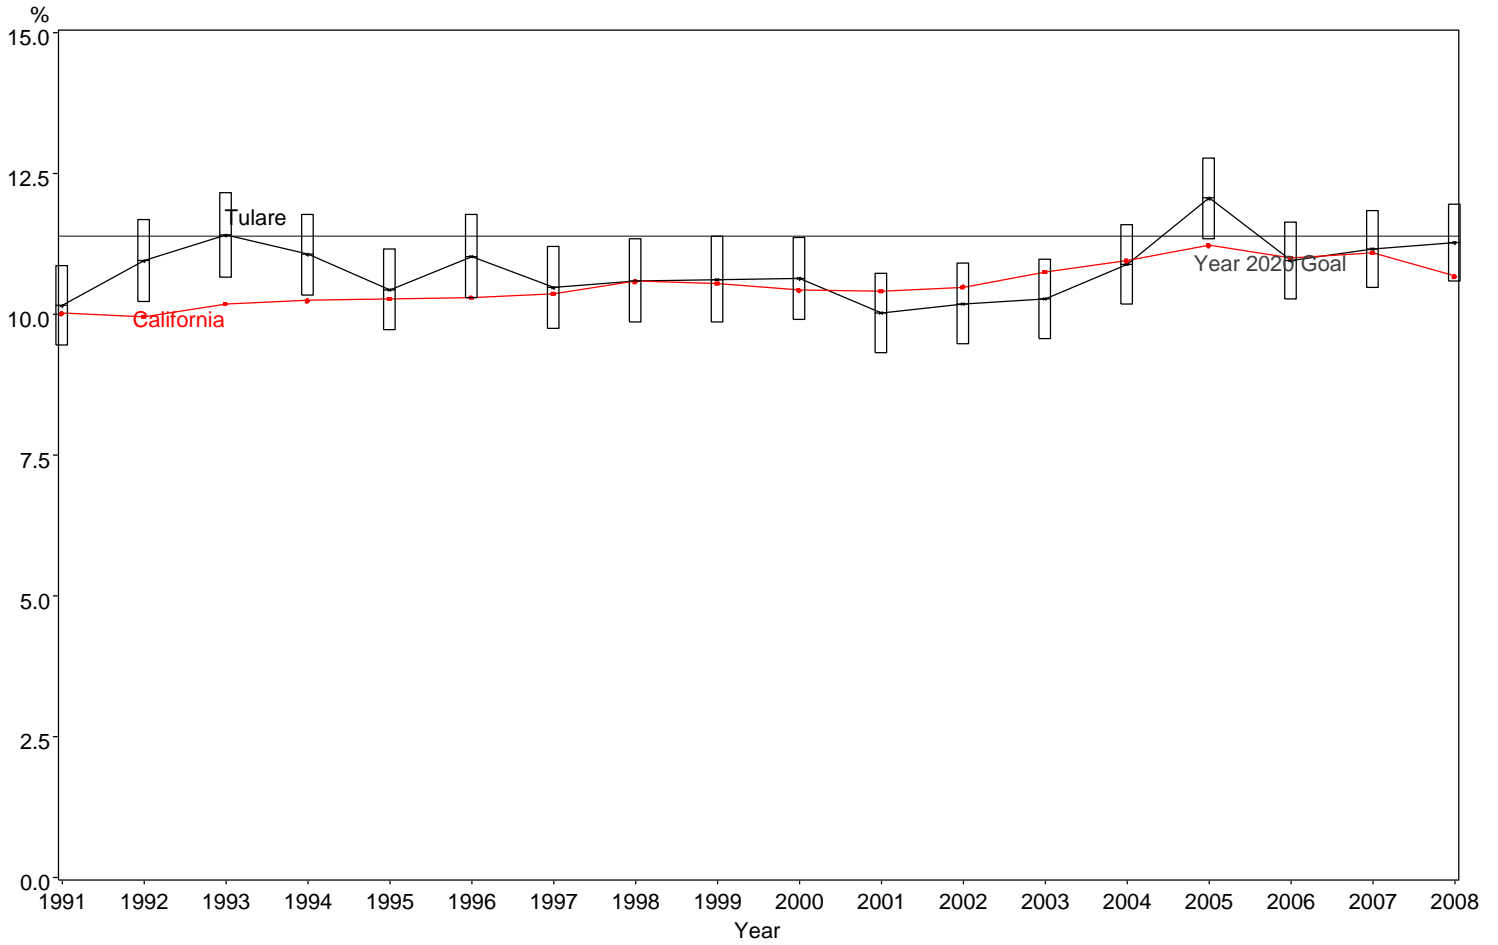

Percent of Preterm Infants
Tulare County, 1991-2008

The box around the county point estimates denotes the 95% confidence interval around the estimate.