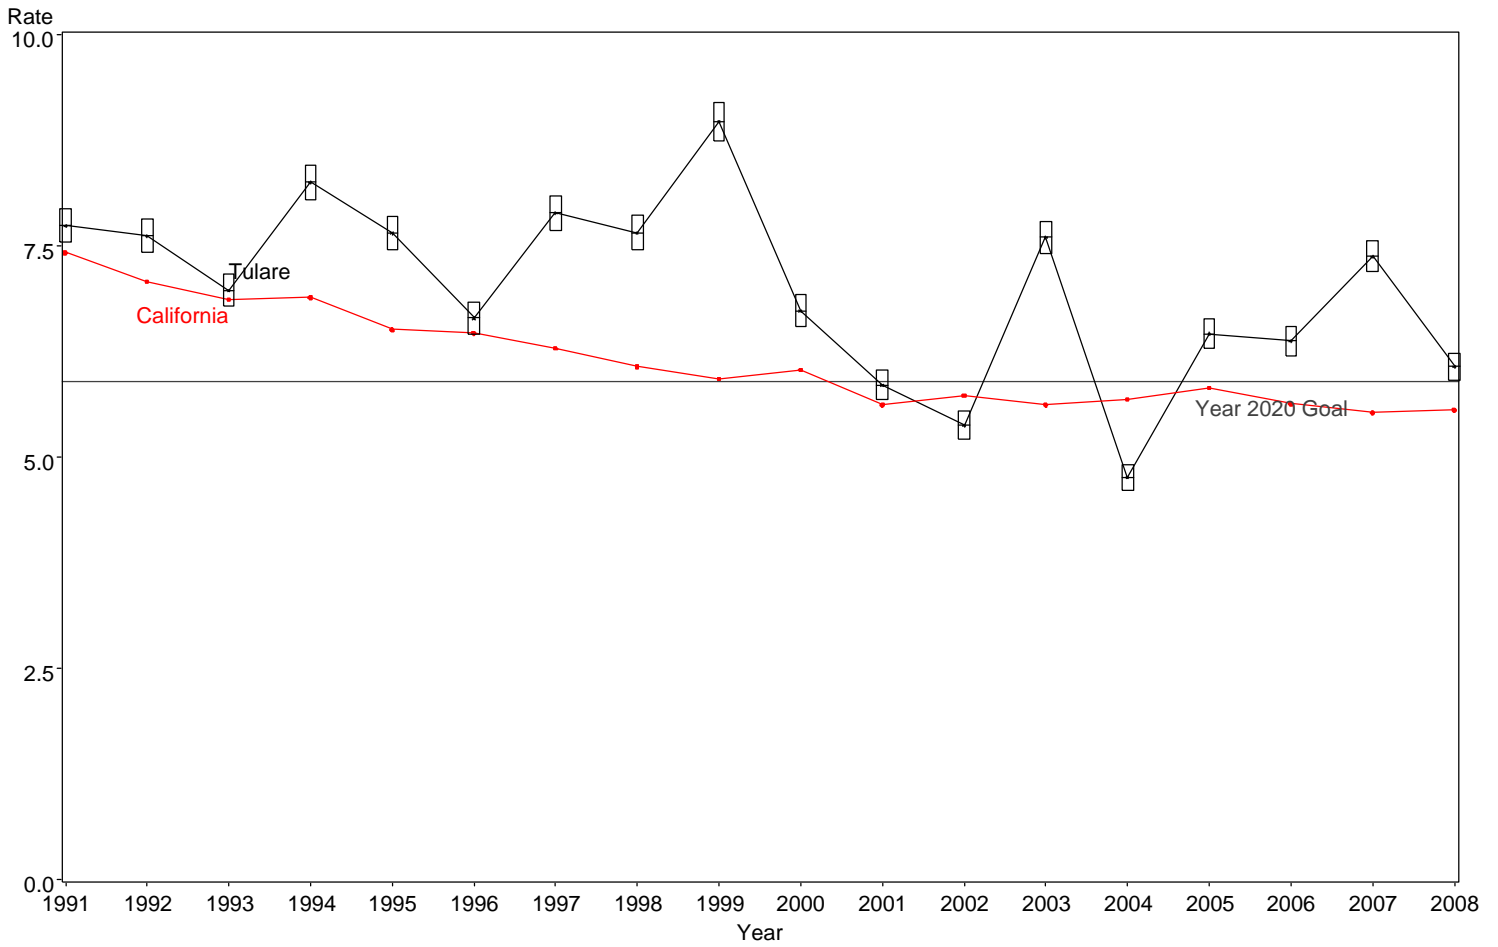

Perinatal Mortality Rate
Tulare County, 1991-2008

The box around the county point estimates denotes the 95% confidence interval around the estimate.