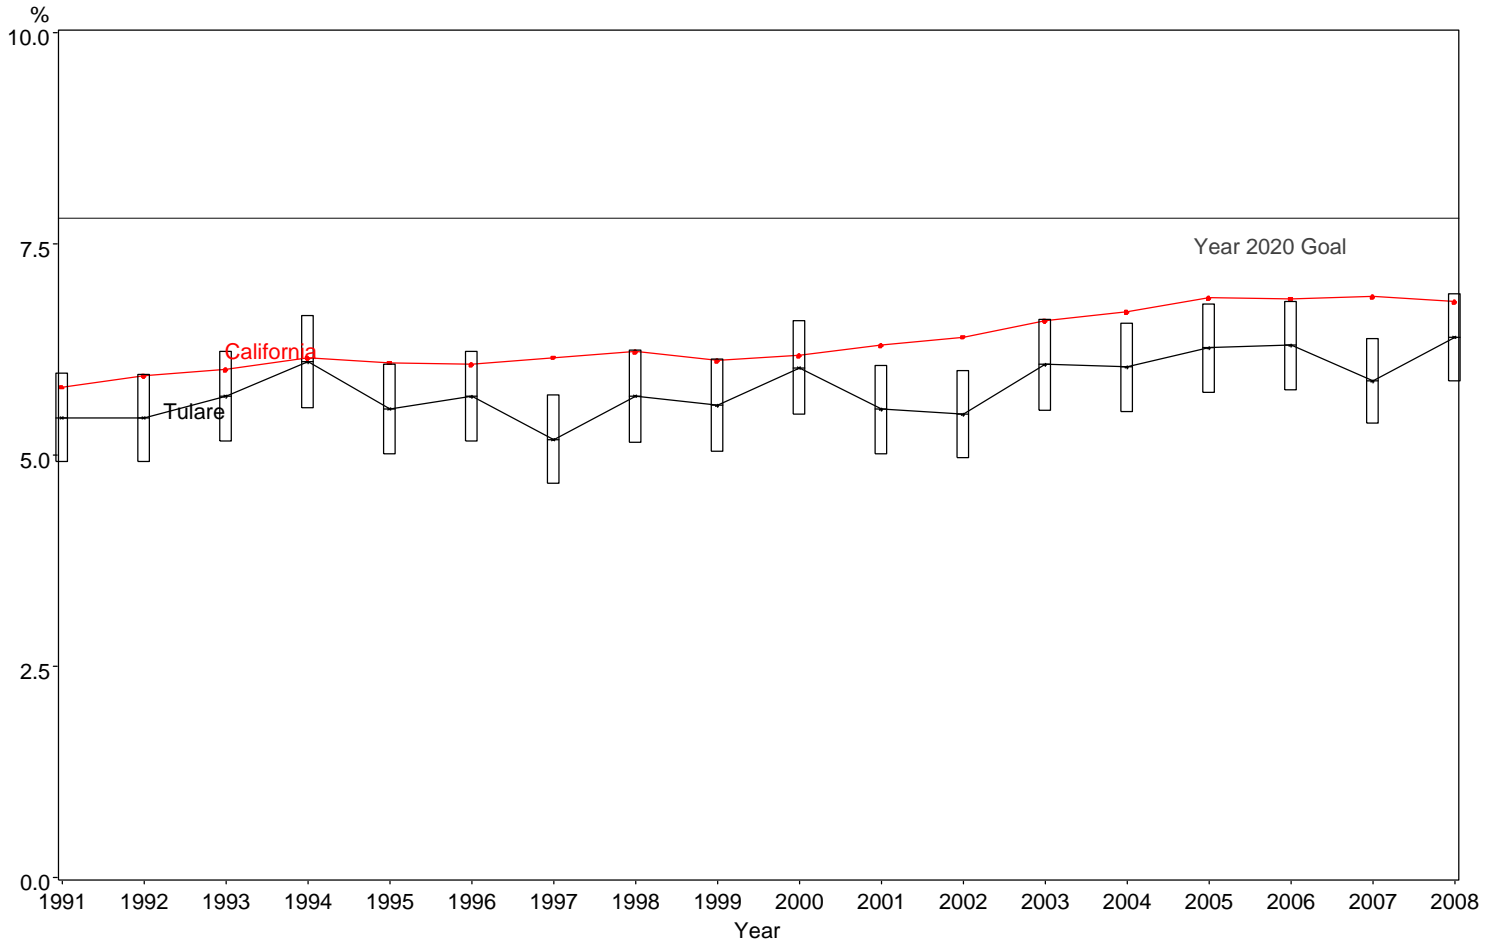

Percent of Low Birth Weight Infants
Tulare County, 1991-2008

The box around the county point estimates denotes the 95% confidence interval around the estimate.