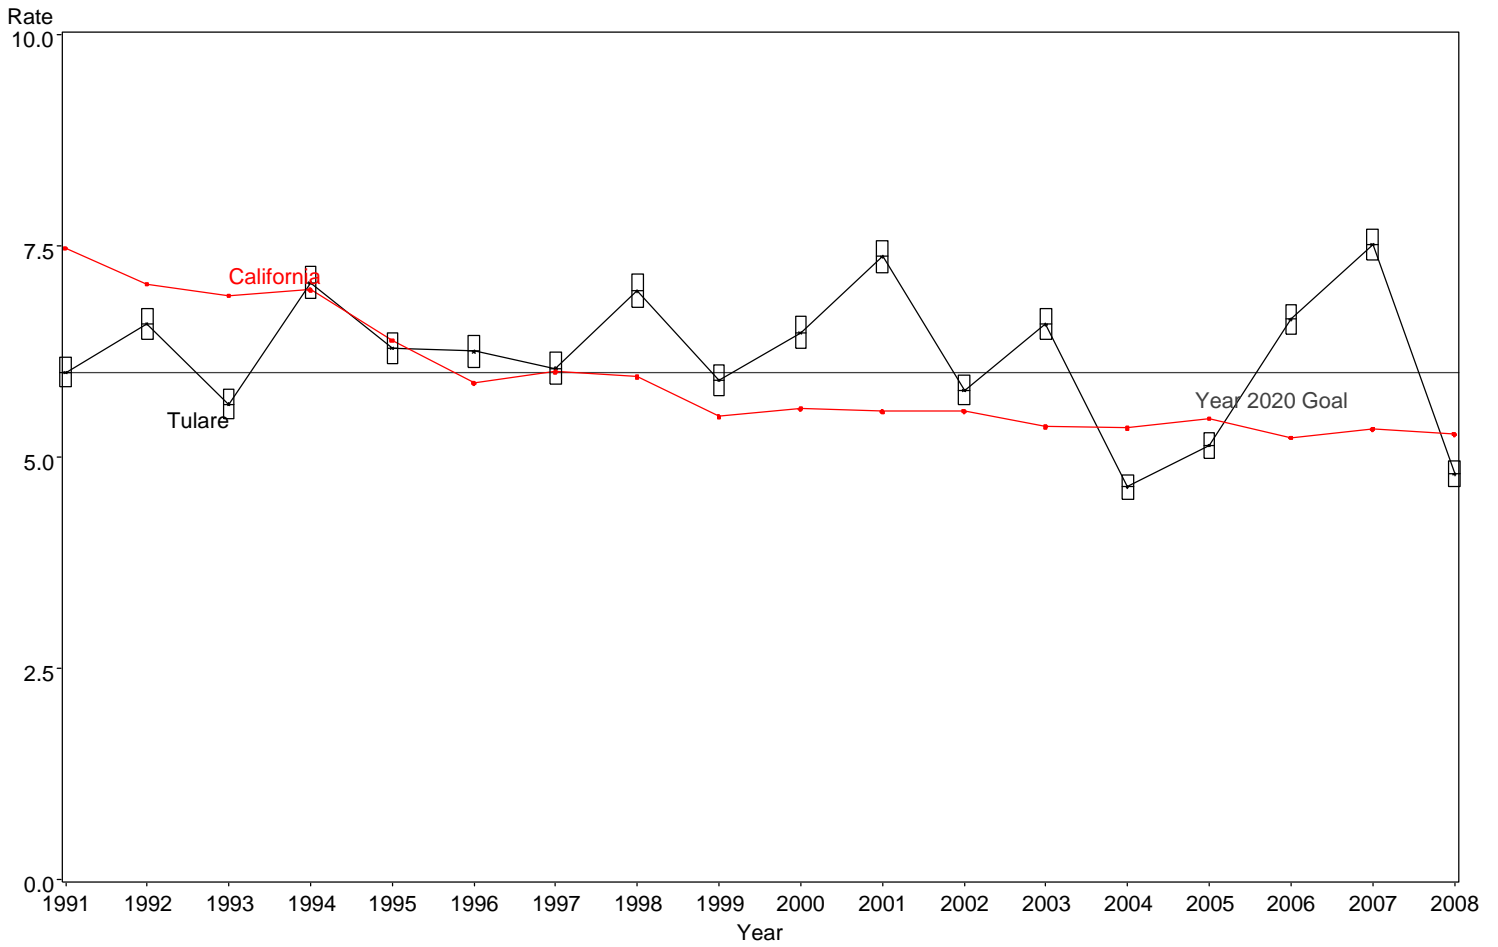

Infant Mortality Rate
Tulare County, 1991-2008

The box around the county point estimates denotes the 95% confidence interval around the estimate.