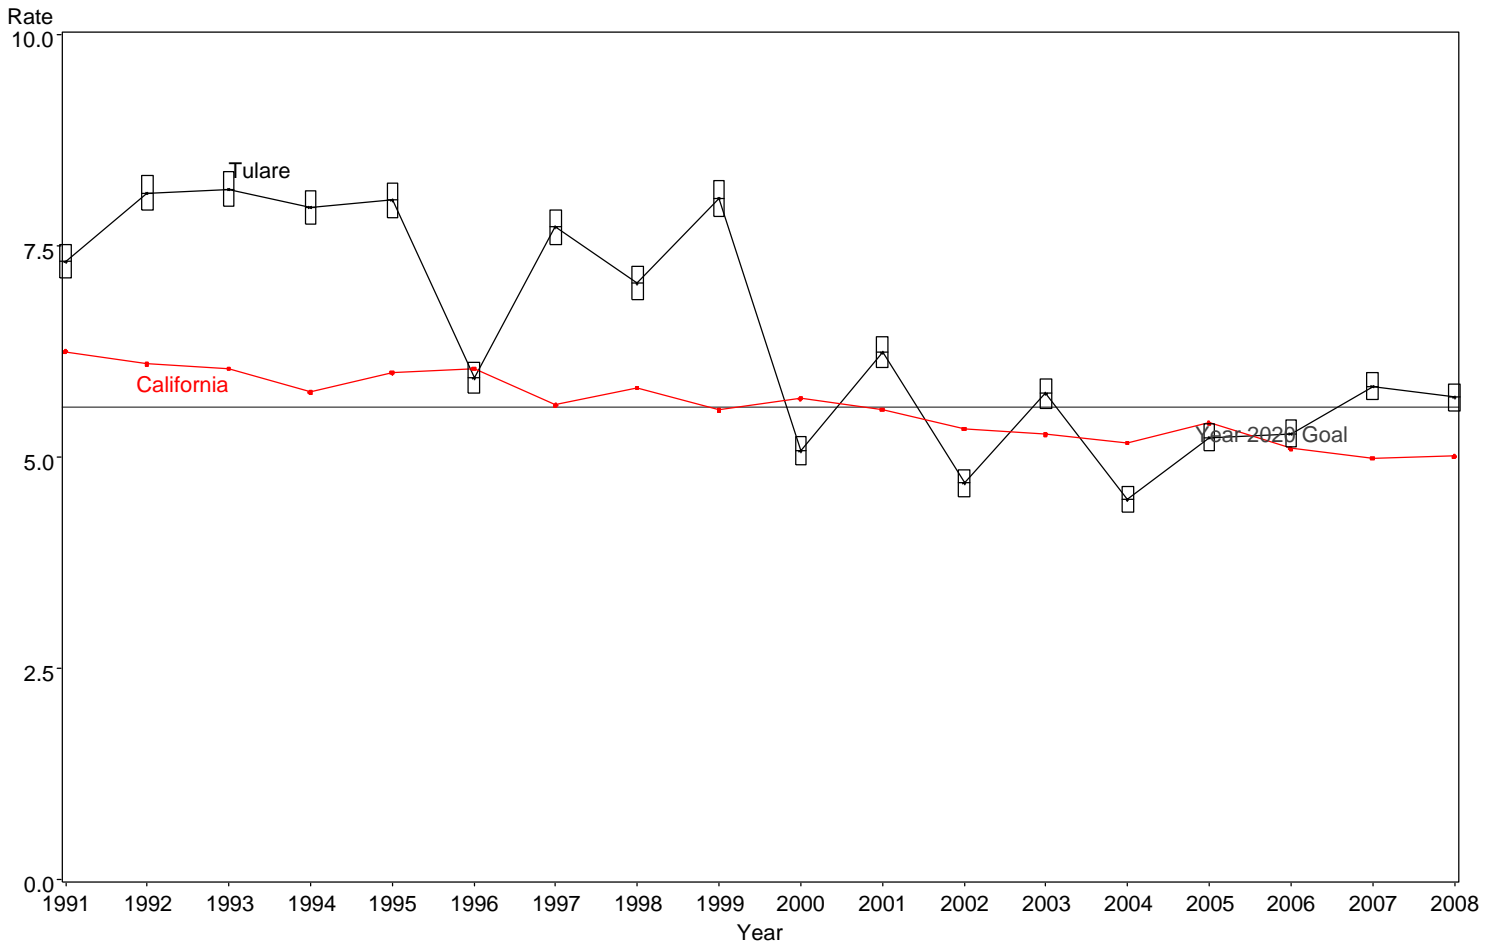

Fetal Mortality Rate
Tulare County, 1991-2008

The box around the county point estimates denotes the 95% confidence interval around the estimate.