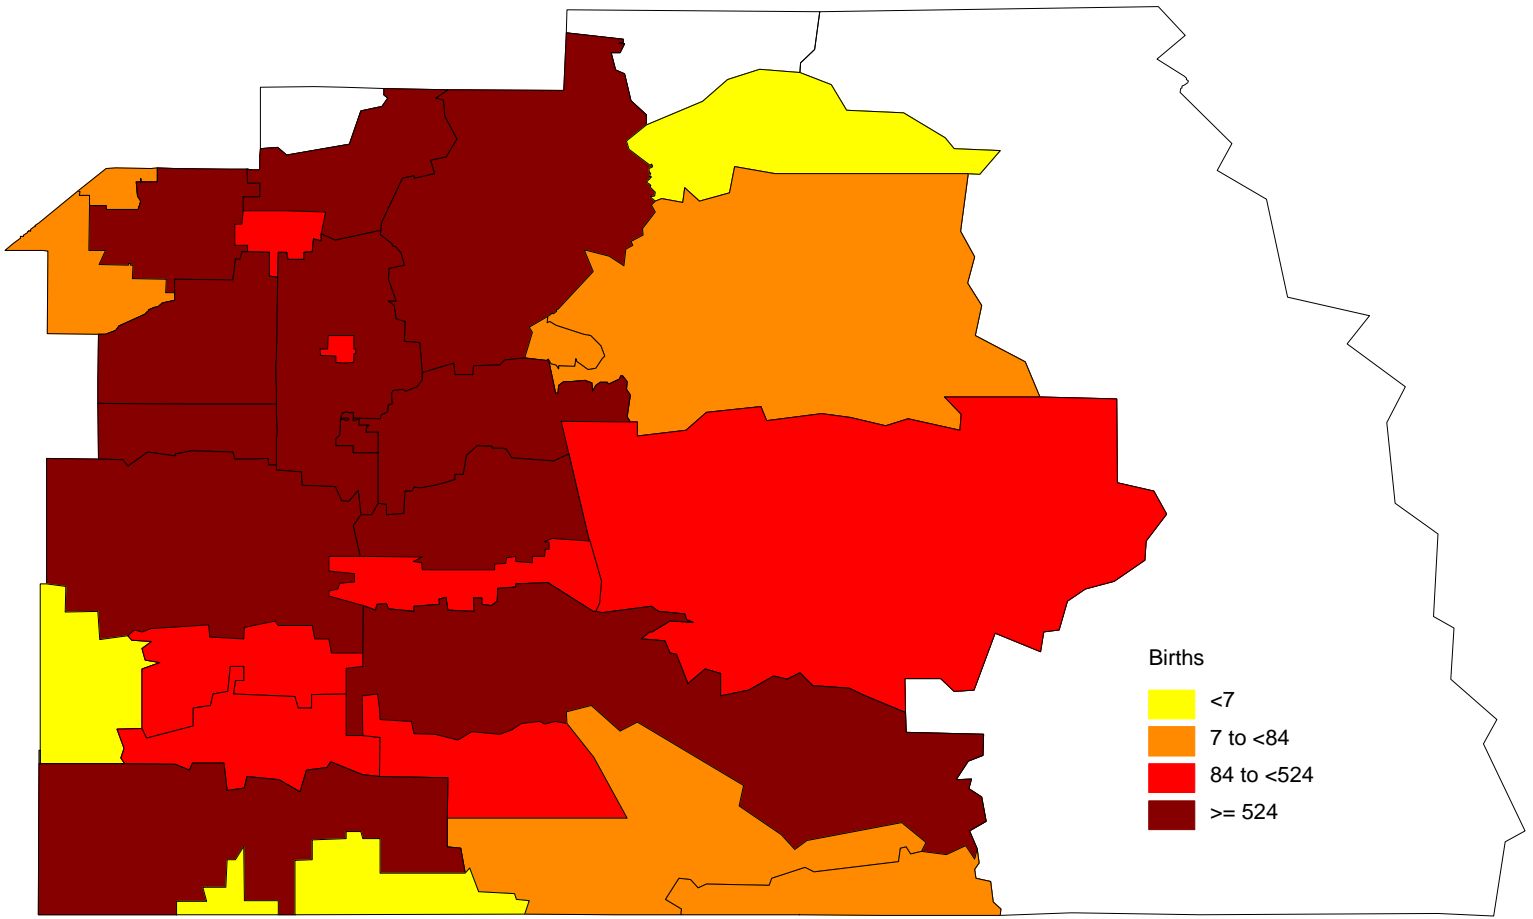

Live Births in Tulare County, 2006-2008

For white areas in the map, no data are available.