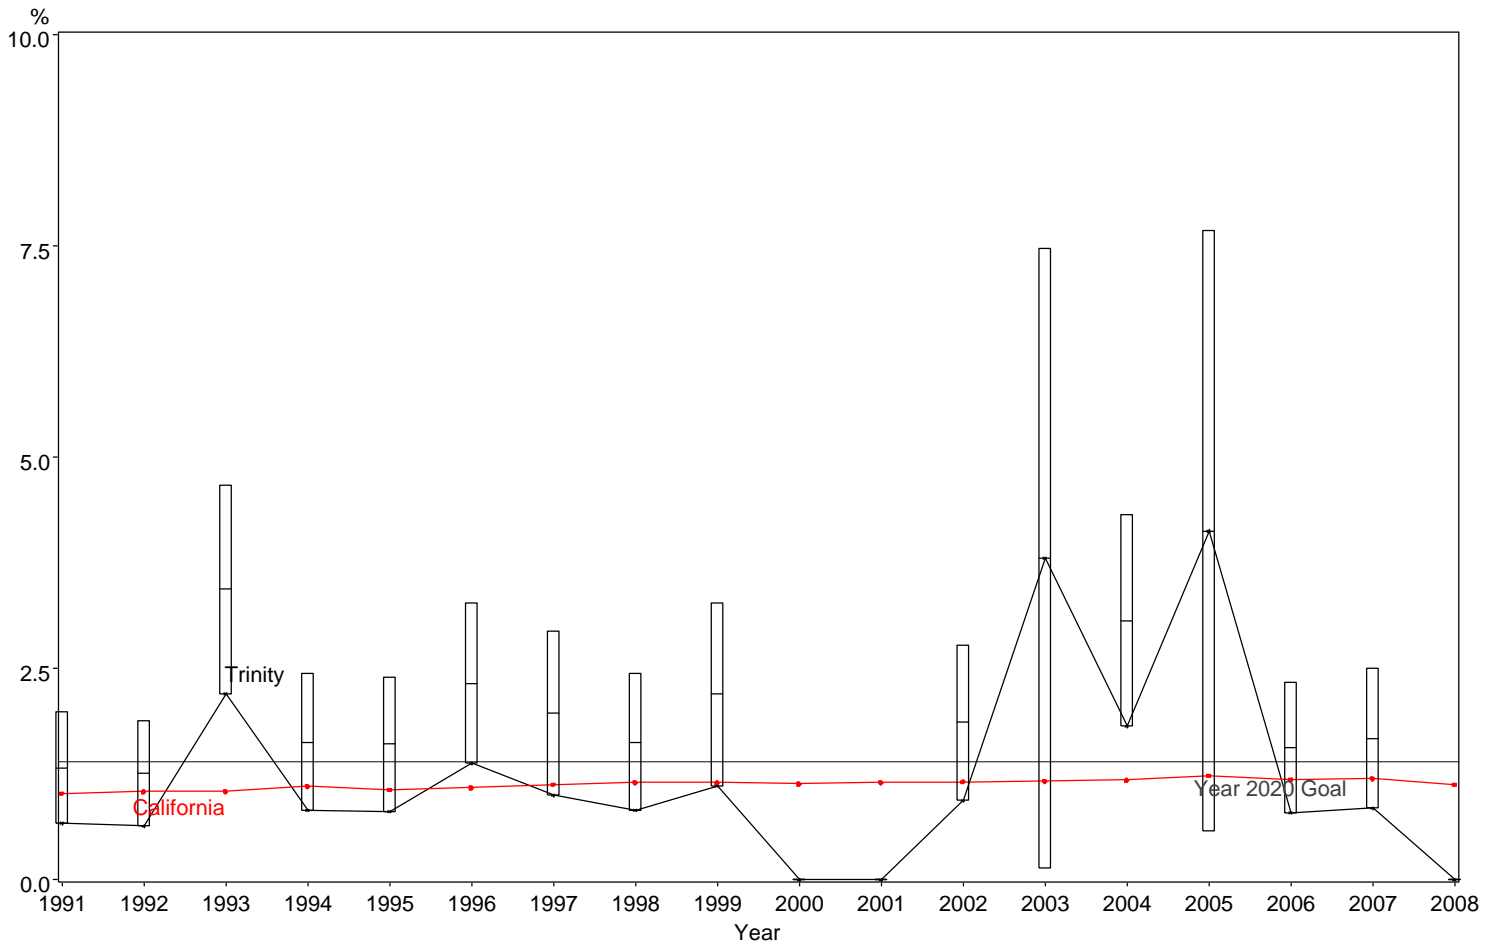

Percent of Very Low Birth Weight Infants  
Trinity County, 1991-2008

The box around the county point estimates denotes the 95% confidence interval around the estimate.