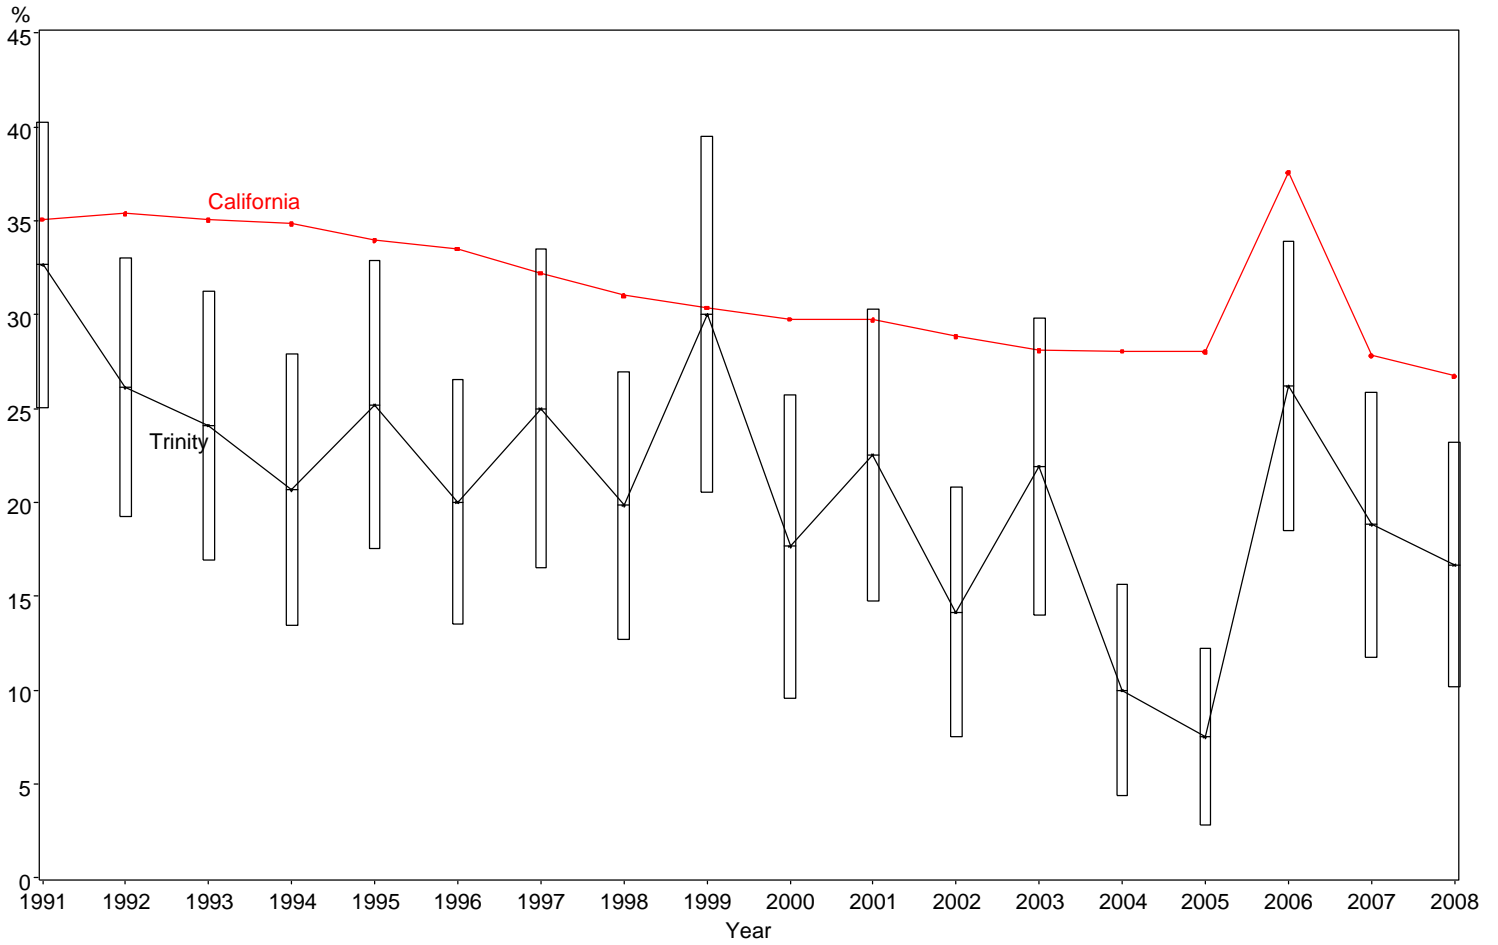

Percent of Births to Mothers with No High School Degree
Trinity County, 1991-2008

The box around the county point estimates denotes the 95% confidence interval around the estimate.

Starting in 2006, the actual HS degree information became available. Prior to 2006, a HS degree was estimated as ≥ 12 years of education