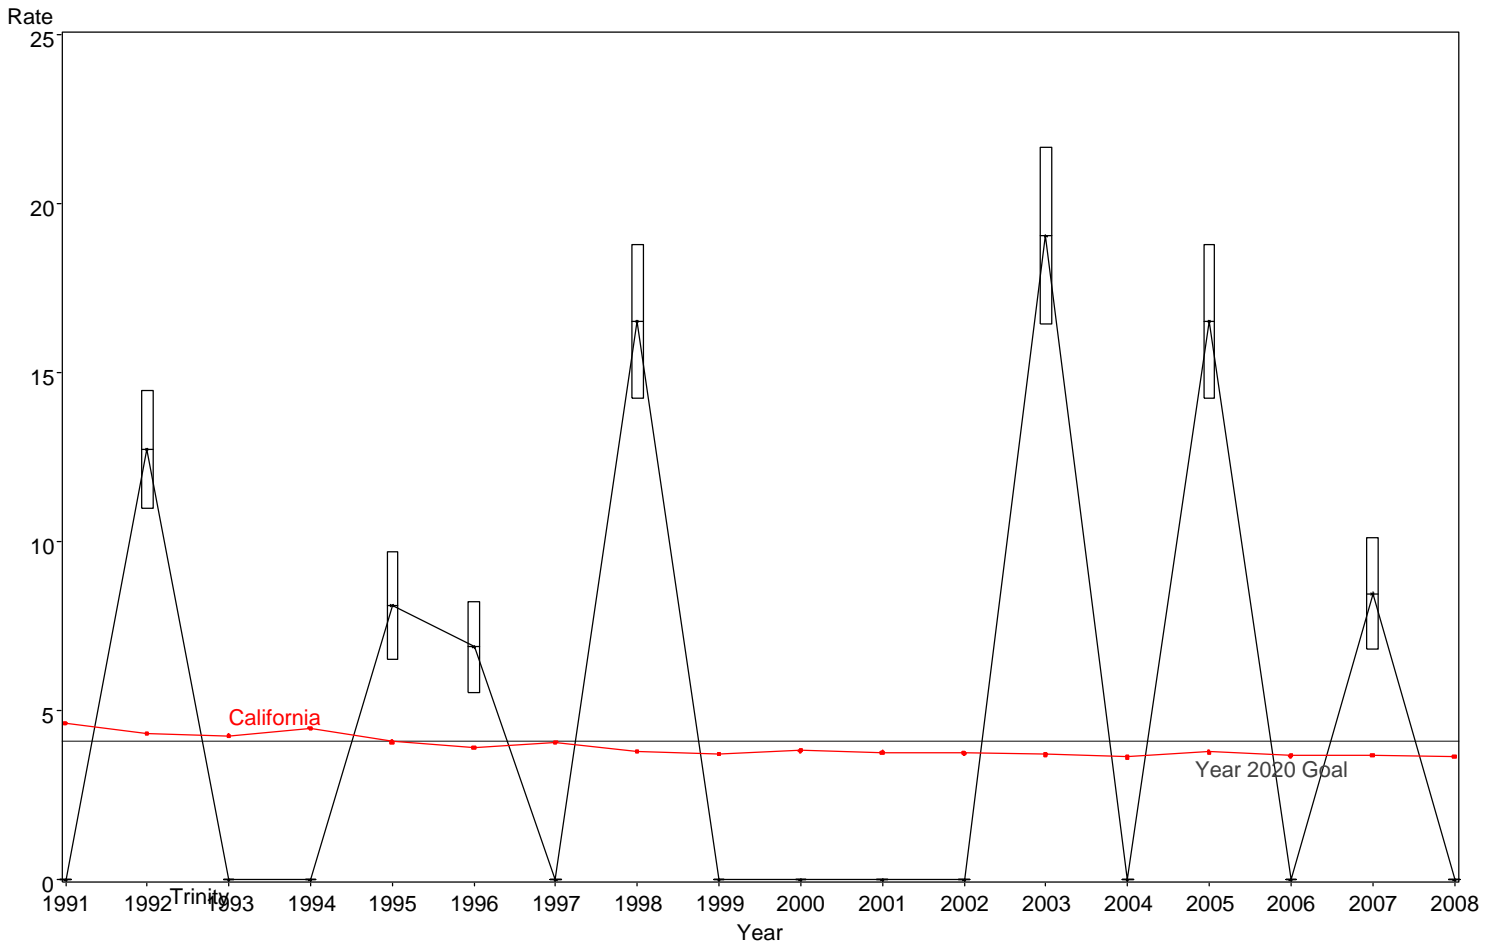

Neonatal Mortality Rate
Trinity County, 1991-2008

The box around the county point estimates denotes the 95% confidence interval around the estimate.