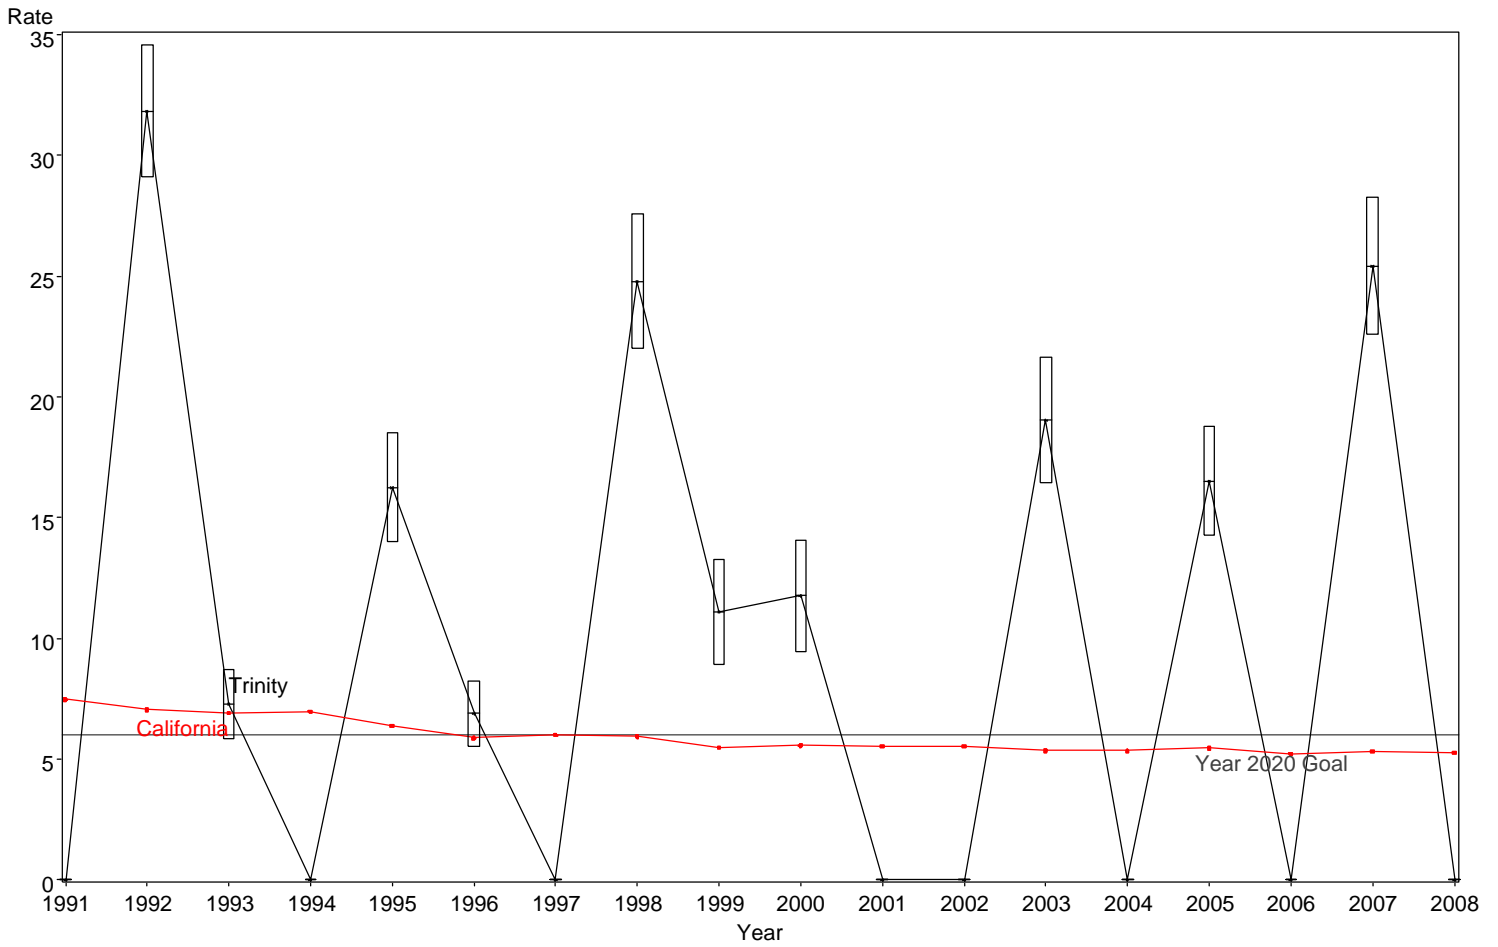

Infant Mortality Rate
Trinity County, 1991-2008

The box around the county point estimates denotes the 95% confidence interval around the estimate.