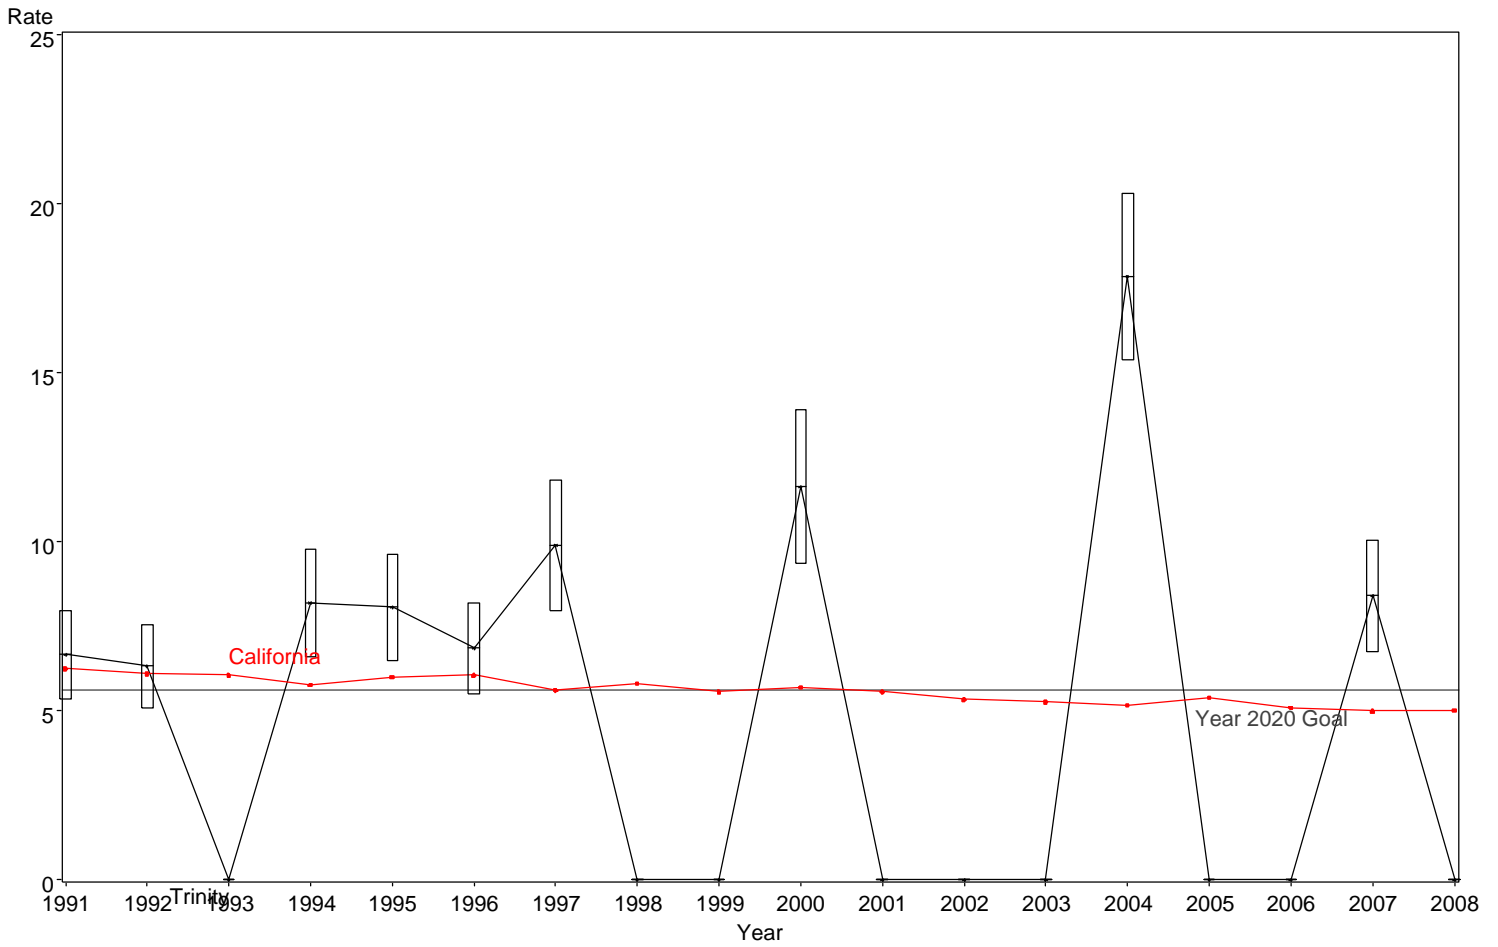

Fetal Mortality Rate  
Trinity County, 1991-2008

The box around the county point estimates denotes the 95% confidence interval around the estimate.