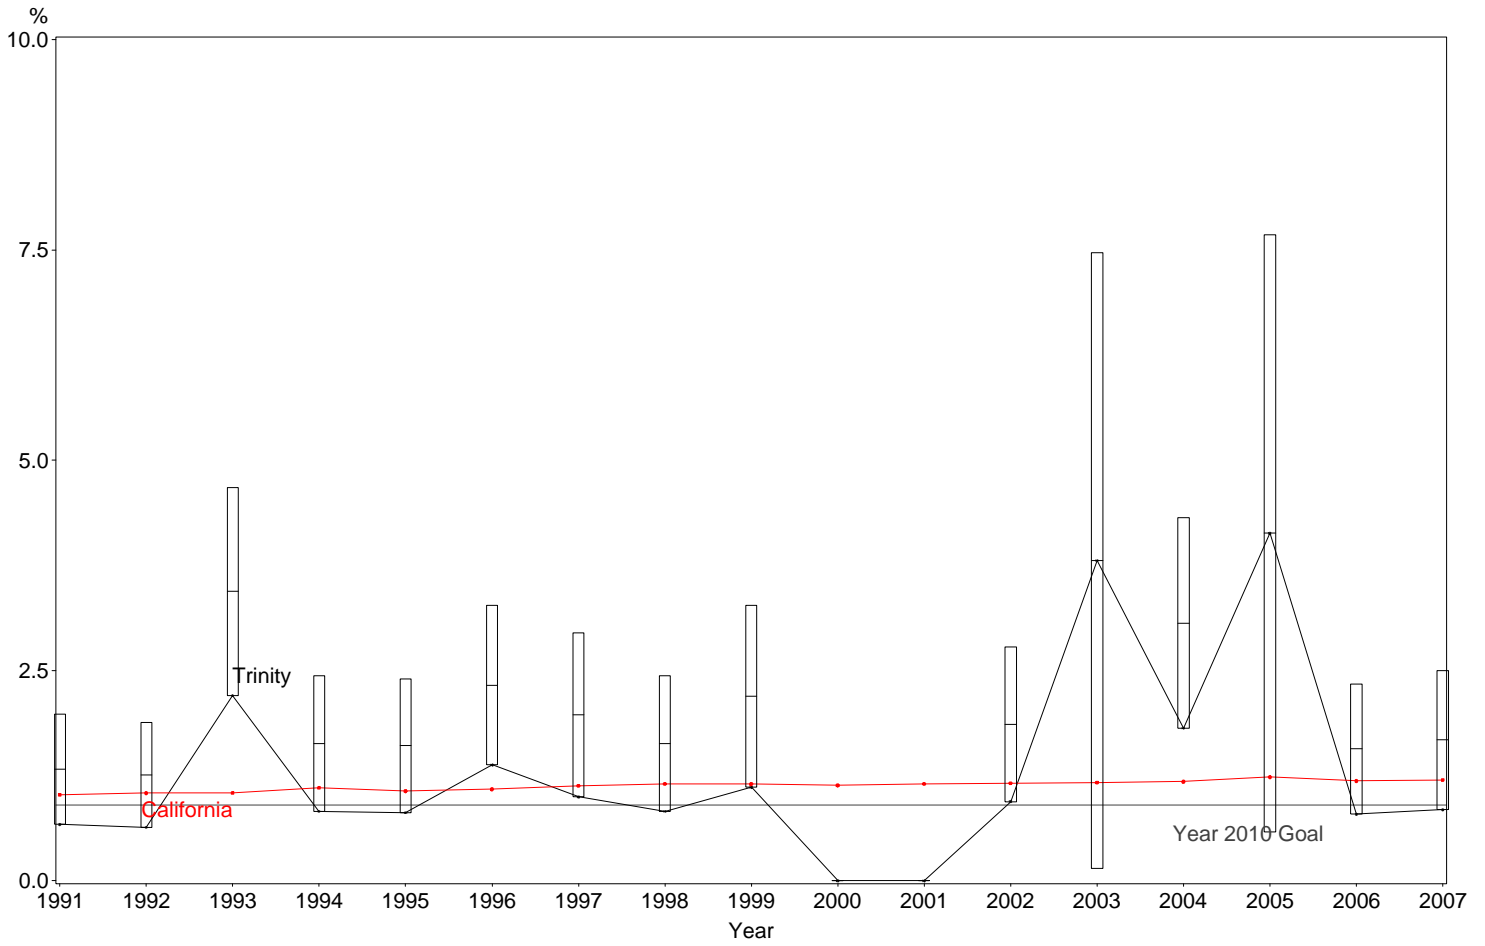

Percent of Very Low Birth Weight Infants  
Trinity County, 2005-2007

The box around the county point estimates denotes the 95% confidence interval around the estimate.