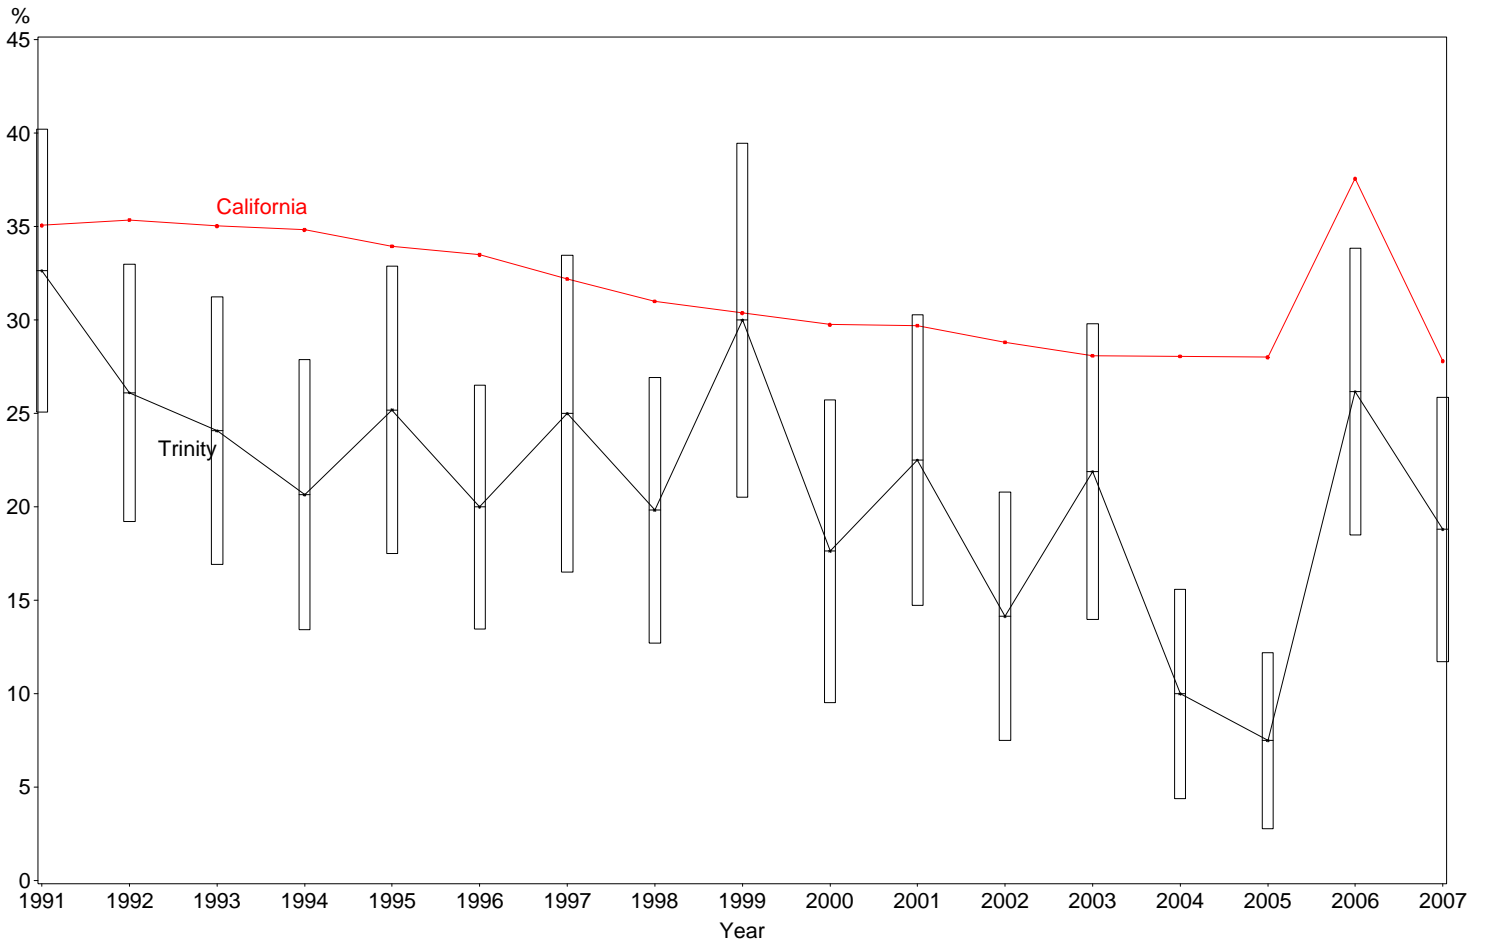

Percent of Births to Mothers with No High School Degree  
Trinity County, 2005-2007

The box around the county point estimates denotes the 95% confidence interval around the estimate.  
Starting in 2006, the actual HS degree information became available. Prior to 2006, a HS degree was estimated as  $\geq 12$  years of education