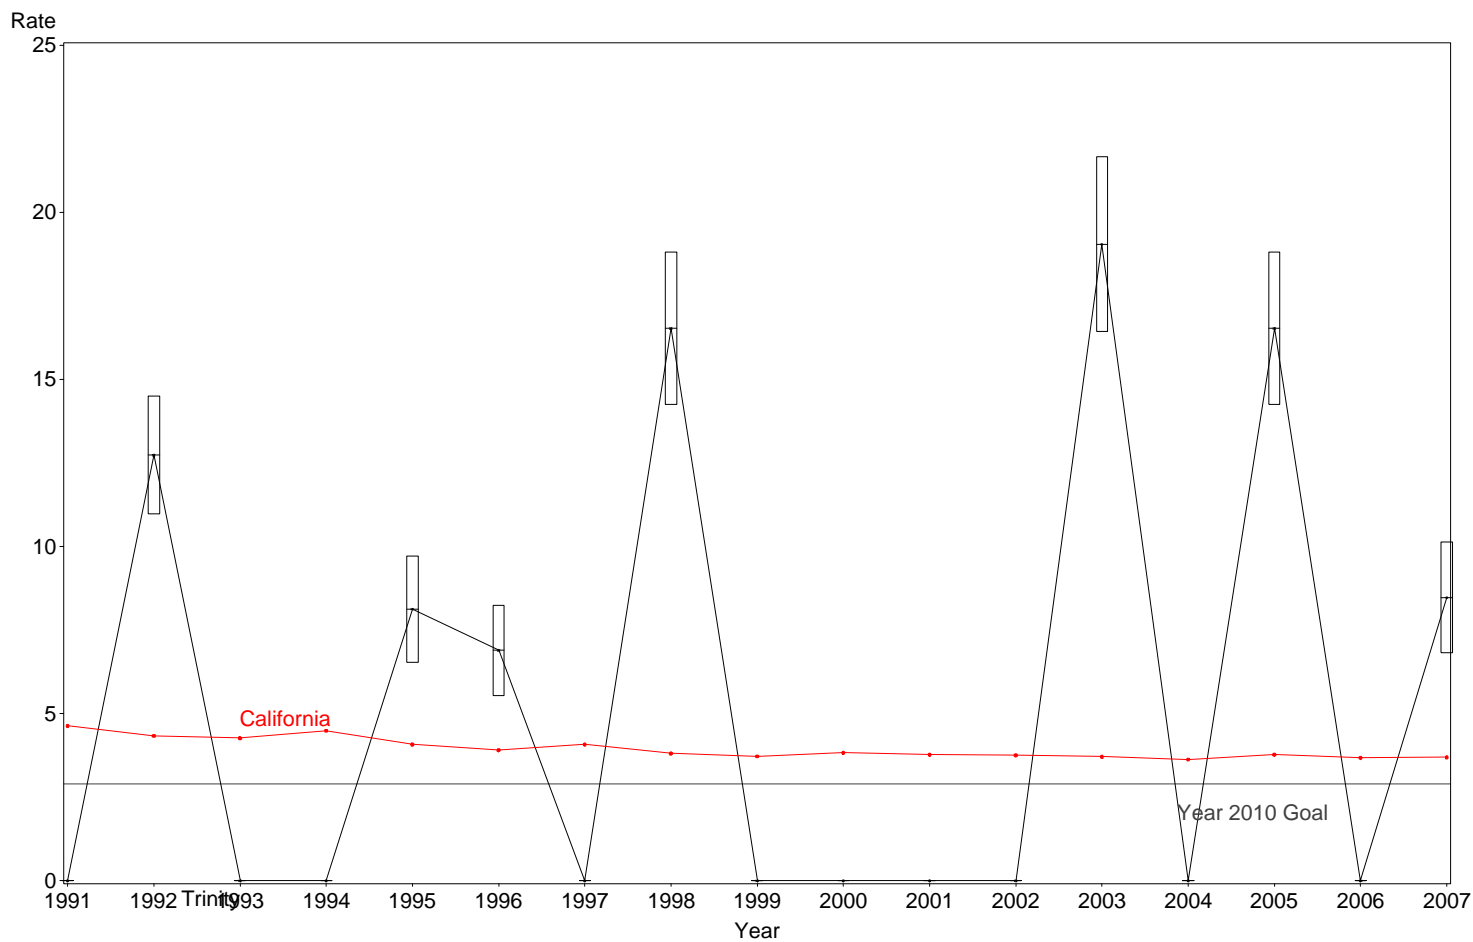

Neonatal Mortality Rate  
Trinity County, 2005-2007

The box around the county point estimates denotes the 95% confidence interval around the estimate.