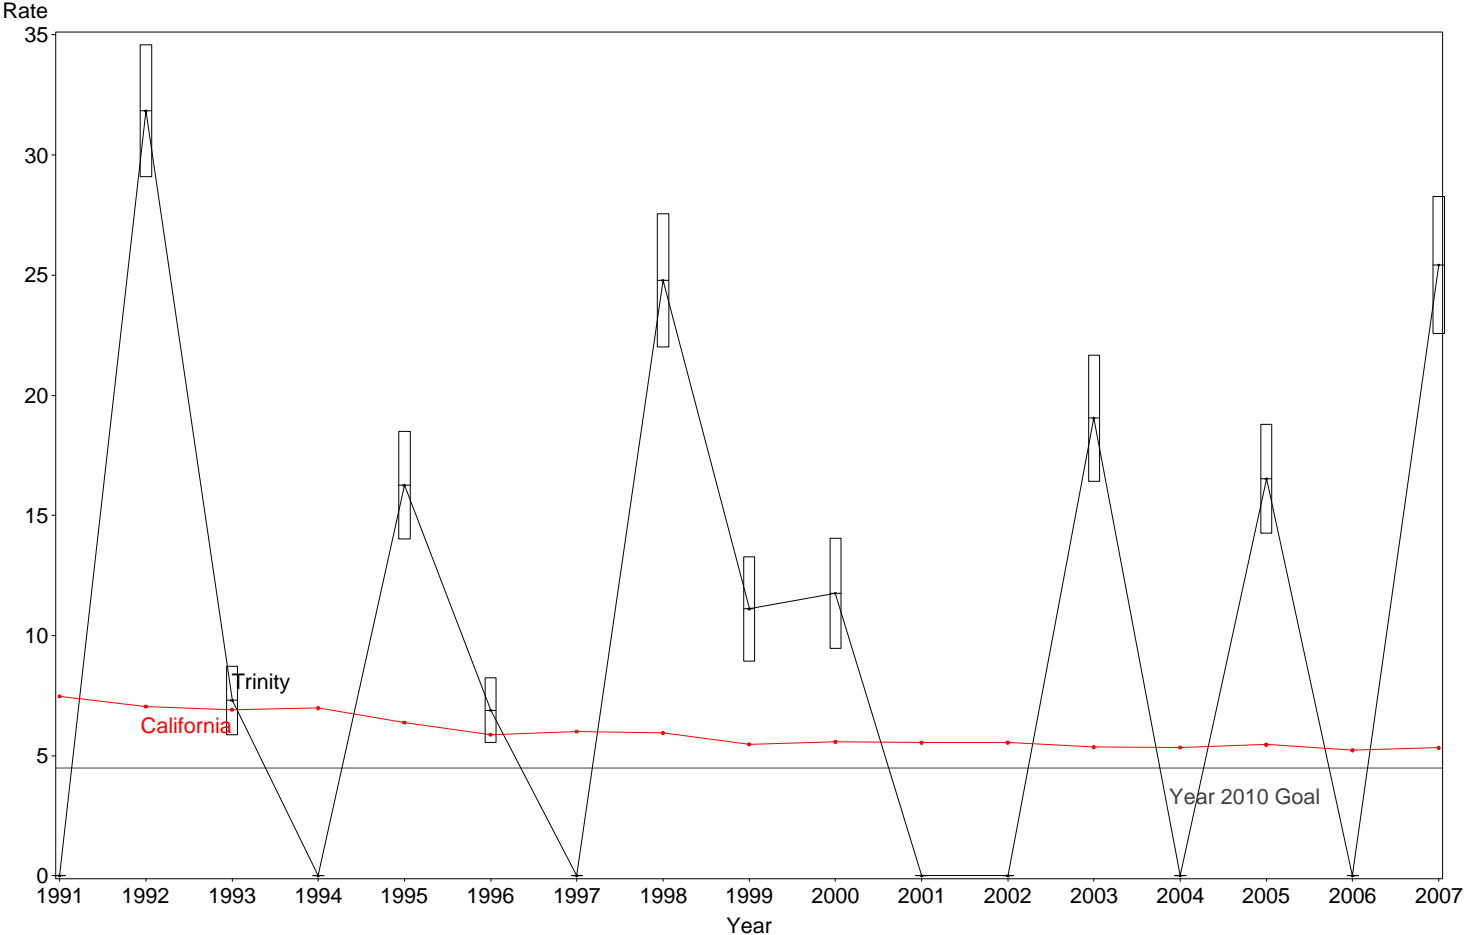

Infant Mortality Rate  
Trinity County, 2005-2007

The box around the county point estimates denotes the 95% confidence interval around the estimate.