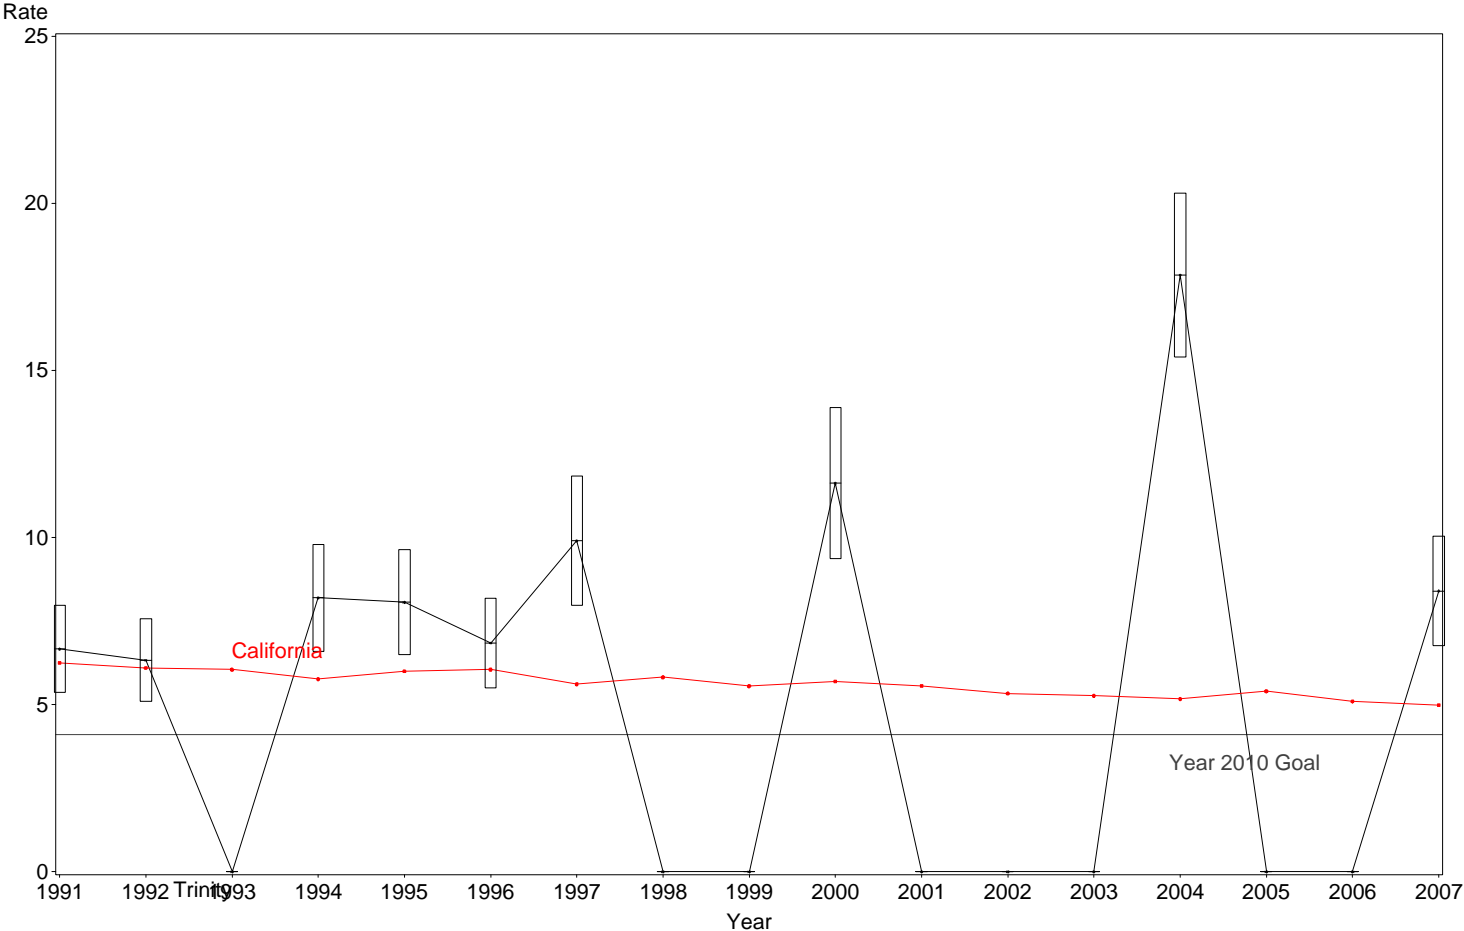

Fetal Mortality Rate  
Trinity County, 2005-2007

The box around the county point estimates denotes the 95% confidence interval around the estimate.