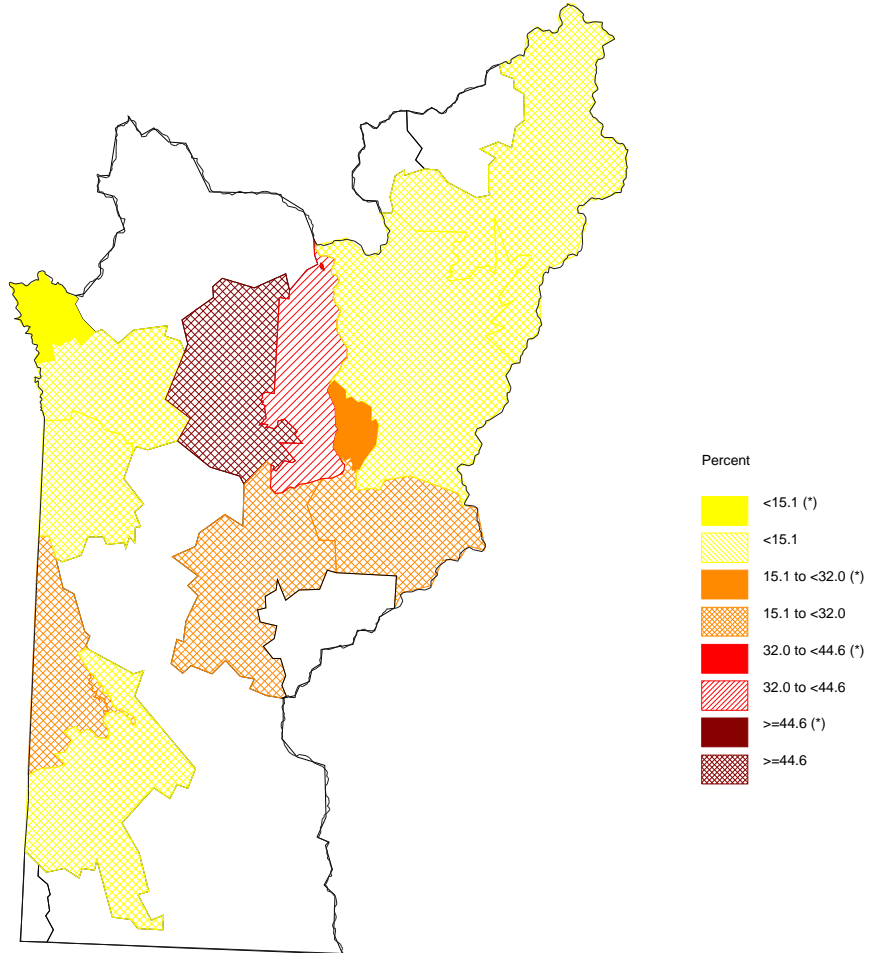

Percent of Births to Mothers with No High School Degree
Trinity County, 2005-2007

The star in parenthesis after the legend entry indicates a statistically significant percent compared to the California average (alpha=0.01; two-tailed test).
For white areas in the map, no data are available.