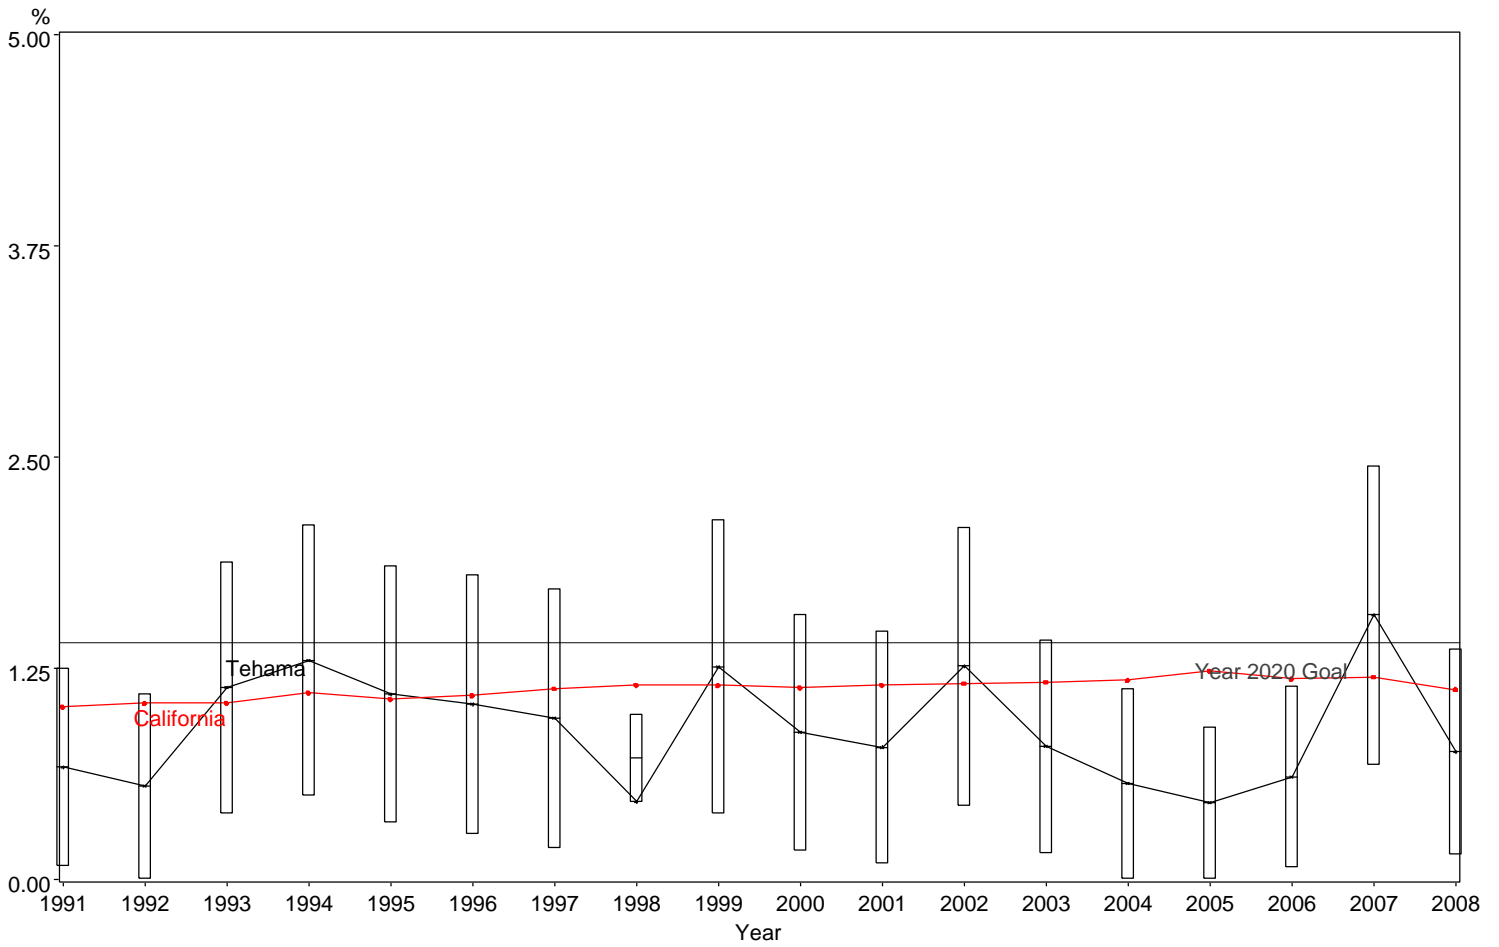

Percent of Very Low Birth Weight Infants
Tehama County, 1991-2008

The box around the county point estimates denotes the 95% confidence interval around the estimate.